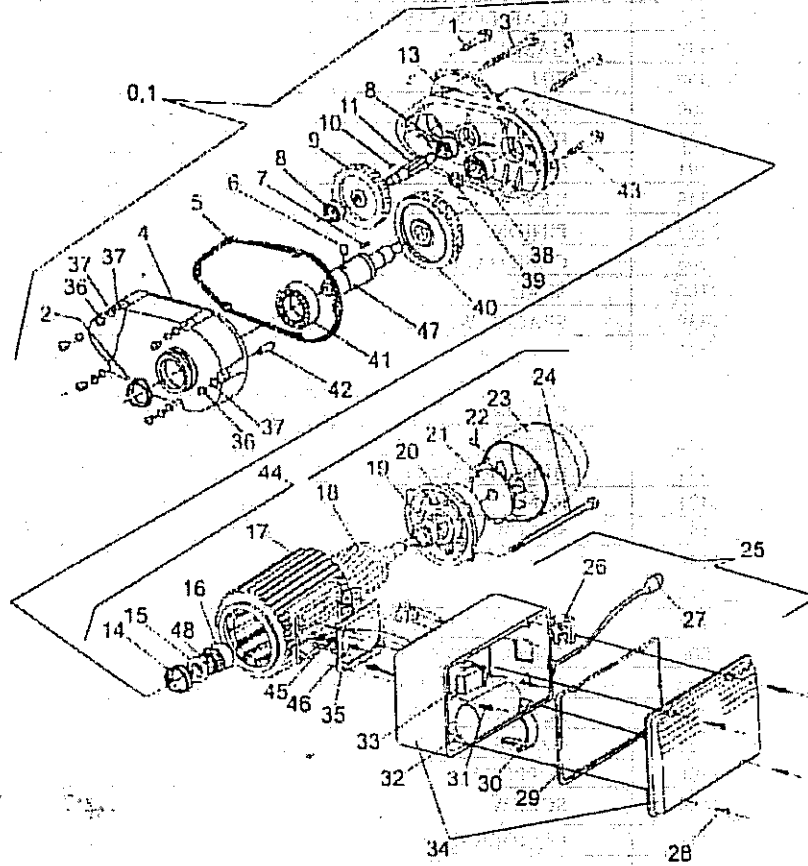

ABO13-1126605		DRAWING 1 FRAME AND DRUM ASSEMBLY	
Ref.	P.n.	DESCRIPTION	NOTE
1	2222193	SCREW	TB M12X2.5
2	2253145	MIXING PADDLE	
3	2223700	NUT	M12
4	2250719	DRUM	
5	2222982	T-BOLT	
6	2224438	WASHER	14X36X6
7	3206159	CHASSIS	
8	3206390	PLUG	
9	2235450	RIGHT HANDLE	
10	3206149	LEFT HANDLE	
11	2288786	HANDLE LAGGING	
12	3201255	GEARBOX FRAME WASHER	
13	2226700	WASHER	
14	3206140	SCREW	
15	2226702	NUT AND WASHER	
16	3206152	NUT	
17	3206365	SCREW AND WASHER	
18	2222148	WHEEL	
19	2255749	COTTER PIN	
20	2289740	WRENCH	
21		SPRING WASHER	
22			

# DRAWING 2 MOTOR AND GEARBOX ASSEMBLY

ABO13-1126605		DRAWING 2 MOTOR AND GEARBOX ASSEMBLY	
Ref.	P.n.	DESCRIPTION	NOTE
0.1	3203932	MOTOR AND GEARBOX ASSEMBLY	
1	2222010	SCREW	5739 M6X25
2	2207405	SEAL	55X40X7
3	2222014	SCREW	M6X50
4	2236552	GEAR-BOX CASE HALF	
5	2216332	GASKET	
6	2228360	PIN	8X12
7	2229500	KEY	
8	2204420	BALL BEARING	6201
9	2202491	GEAR	Z79
10	2229249	KEY	5X5X12
11	2202823	PINION	Z9
13	2215006	CASE HALF	
14	2207300	SEAL	42X20X7
15	2237339	SPACER WASHER	
16	2204442	BEARING	6004
17	3203801	CASING	
18	2290803	ROTOR	
19	2204242	BEARING	62022
20	2291491	BELL HOUSING	
21	2291471	FAN	
22	2222451	SCREW	TC 3.5X9.5
23	2291256	FAN COVER	
24	2222973	BOLT	SPEC.M5X135
25	3203874	ELECTRIC PANEL	
26	3203806	ON /OFF SWITCH	
27	2277802	POWER CORD WITH PLUG	0.35M
28	2222455	SCREW	TC PH3.9X22
29	3203821	GASKET	
30	2247300	SUPPORT	
31	2222464	SCREW	TRILOB.TC PH M4X10X
32	2285311	CONDENSER	IF 46V250
33	3208120	CABLED RELAY	V435
34	3203540	ELECTRIC BOX ASS 'Y	
35	2223260	GASKET	
36	2232260	NUT	M6
37	2224530	WASHER	ø6X12.5
38	220455	BEARING	6205
39	2227240	SPACER WASHER	E/30
40	2202492	GEAR	Z68
41	2204504	BEARING	6008
42	2228818	LOCATING PIN	ø 6X10
43	2222013	BOLT	M6X40
44	3203816	MOTOR	
45	3203265	WASHER	ø4
46	2222458	SCREW	TC PH M4X6
47	2201157	GEAR BOX DRIVE SHAFT	
48	3203067	STOP RING	ø42X30X0.3

# CEMENT MIXER SERIES PRODUCT DIRECTORY

MODEL:CM700

Drum 8 cubic feet  
Drum Diameter 28.5 inches

MODEL:CM600

MODEL:CM600-C