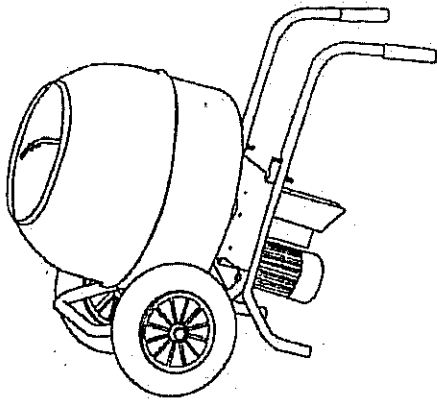

MODEL:CM600