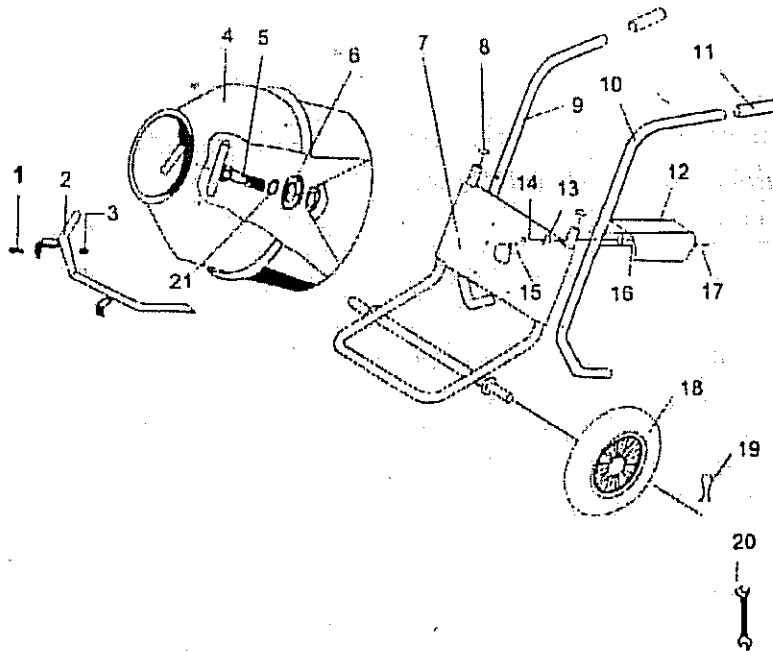

ABO13-1126605		DRAWING 1 FRAME AND DRUM ASSEMBLY	
Ref.	P.n.	DESCRIPTION	NOTE
1	2222193	SCREW	TB M12X2.5
2	2253145	MIXING PADDLE	
3	2223700	NUT	M12
4	2250719	DRUM	
5	2222982	T-BOLT	
6	2224438	WASHER	14X36X6
7	3206159	CHASSIS	
8	3206390	PLUG	
9	2235450	RIGHT HANDLE	
10	3206149	LEFT HANDLE	
11	2288786	HANDLE LAGGING	
12	3201255	GEARBOX FRAME WASHER	
13	2226700	WASHER	
14	3206140	SCREW	
15	2226702	NUT AND WASHER	
16	3206152	NUT	
17	3206365	SCREW AND WASHER	
18	2222148	WHEEL	
19	2255749	COTTER PIN	
20	2289740	WRENCH	
21		SPRING WASHER	
22			

# DRAWING 2 MOTOR AND GEARBOX ASSEMBLY

ABO13-1126605		DRAWING 2 MOTOR AND GEARBOX ASSEMBLY	
Ref.	P.n.	DESCRIPTION	NOTE
0.1	3203932	MOTOR AND GEARBOX ASSEMBLY	
1	2222010	SCREW	5739 M6X25
2	2207405	SEAL	55X40X7
3	2222014	SCREW	M6X50
4	2236552	GEAR-BOX CASE HALF	
5	2216332	GASKET	
6	2228360	PIN	8X12
7	2229500	KEY	
8	2204420	BALL BEARING	6201
9	2202491	GEAR	Z79
10	2229249	KEY	5X5X12
11	2202823	PINION	Z9
13	2215006	CASE HALF	
14	2207300	SEAL	42X20X7
15	2237339	SPACER WASHER	
16	2204442	BEARING	6004
17	3203801	CASING	
18	2290803	ROTOR	
19	2204242	BEARING	62022
20	2291491	BELL HOUSING	
21	2291471	FAN	
22	2222451	SCREW	TC 3.5X9.5
23	2291256	FAN COVER	
24	2222973	BOLT	SPEC.M5X135
25	3203874	ELECTRIC PANEL	
26	3203806	ON /OFF SWITCH	
27	2277802	POWER CORD WITH PLUG	0.35M
28	2222455	SCREW	TC PH3.9X22
29	3203821	GASKET	
30	2247300	SUPPORT	
31	2222464	SCREW	TRILOB.TC PH M4X10X
32	2285311	CONDENSER	IF 46V250
33	3208120	CABLED RELAY	V435
34	3203540	ELECTRIC BOX ASS 'Y	
35	2223260	GASKET	
36	2232260	NUT	M6
37	2224530	WASHER	ø6X12.5
38	220455	BEARING	6205
39	2227240	SPACER WASHER	E/30
40	2202492	GEAR	Z68
41	2204504	BEARING	6008
42	2228818	LOCATING PIN	ø 6X10
43	2222013	BOLT	M6X40
44	3203816	MOTOR	
45	3203265	WASHER	ø4
46	2222458	SCREW	TC PH M4X6
47	2201157	GEAR BOX DRIVE SHAFT	
48	3203067	STOP RING	ø42X30X0.3

# CEMENT MIXER SERIES PRODUCT DIRECTORY

MODEL:CM700

Drum 8 cubic feet  
Drum Diameter 28.5 inches

MODEL:CM600

MODEL:CM600-C