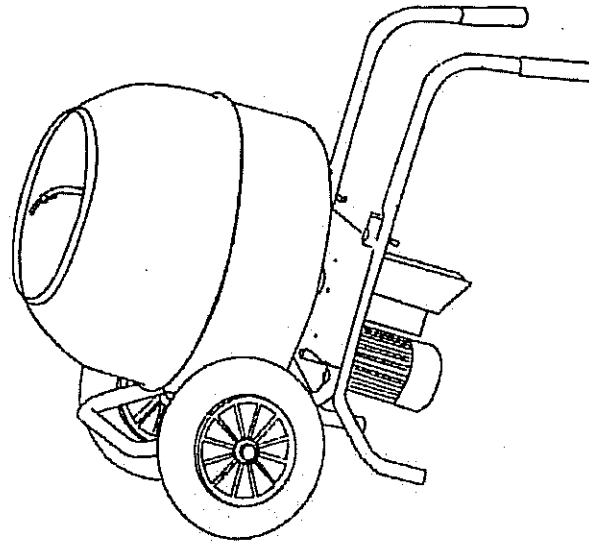

CEMENT MIXER SERIES PRODUCT DIRECTORY

MODEL:CM700