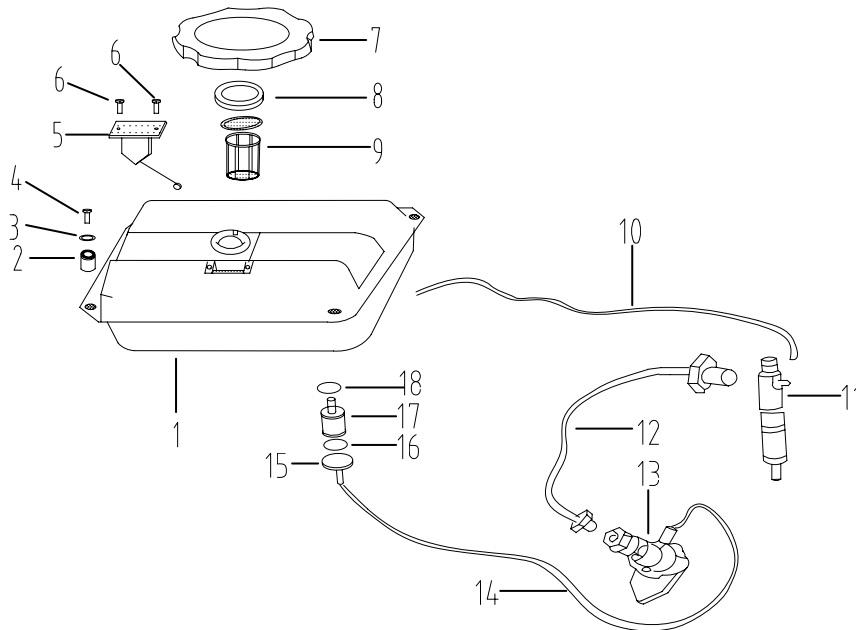

Fuel tank assembly

Nuber	Part nuber	Description	Qty.
1	3LE074/4LE074/6LE074	Fuel tank	1
2	3LE075/4LE075/6LE075	Shock absorbing gasket	4
3	3LE076/4LE076/6LE076	Nylon washer	4
4	3LE077/4LE077/6LE077	Bolt of fuel tank	4
5	3LE078/4LE078/6LE078	Fuel lever indicator	1
6	3LE079/4LE079/6LE079	Bolt of fuel lever indicator	2
7	3LE080/4LE080/6LE080	Fuel tank cap	1
8	3LE081/4LE081/6LE081	Seal	1
9	3LE082/4LE082/6LE082	Filtering cup	1
10	3LE083/4LE083/6LE083	Fuel overfill pipe	1
11	3LE084/4LE084/6LE084	Fuel injector	1
12	3LE085/4LE085/6LE085	High pressure fuel pipe	1
13	3LE086/4LE086/6LE086	High pressure fuel pump	1
14	3LE087/4LE087/6LE087	Fuel line	1
15	3LE088/4LE088/6LE088	Fuel filter cover	1
16	3LE089/4LE089/6LE089	O ring seal	1
17	3LE090/4LE090/6LE090	Fuel tank filter	1
18	3LE091/4LE091/6LE091	O ring seal	1