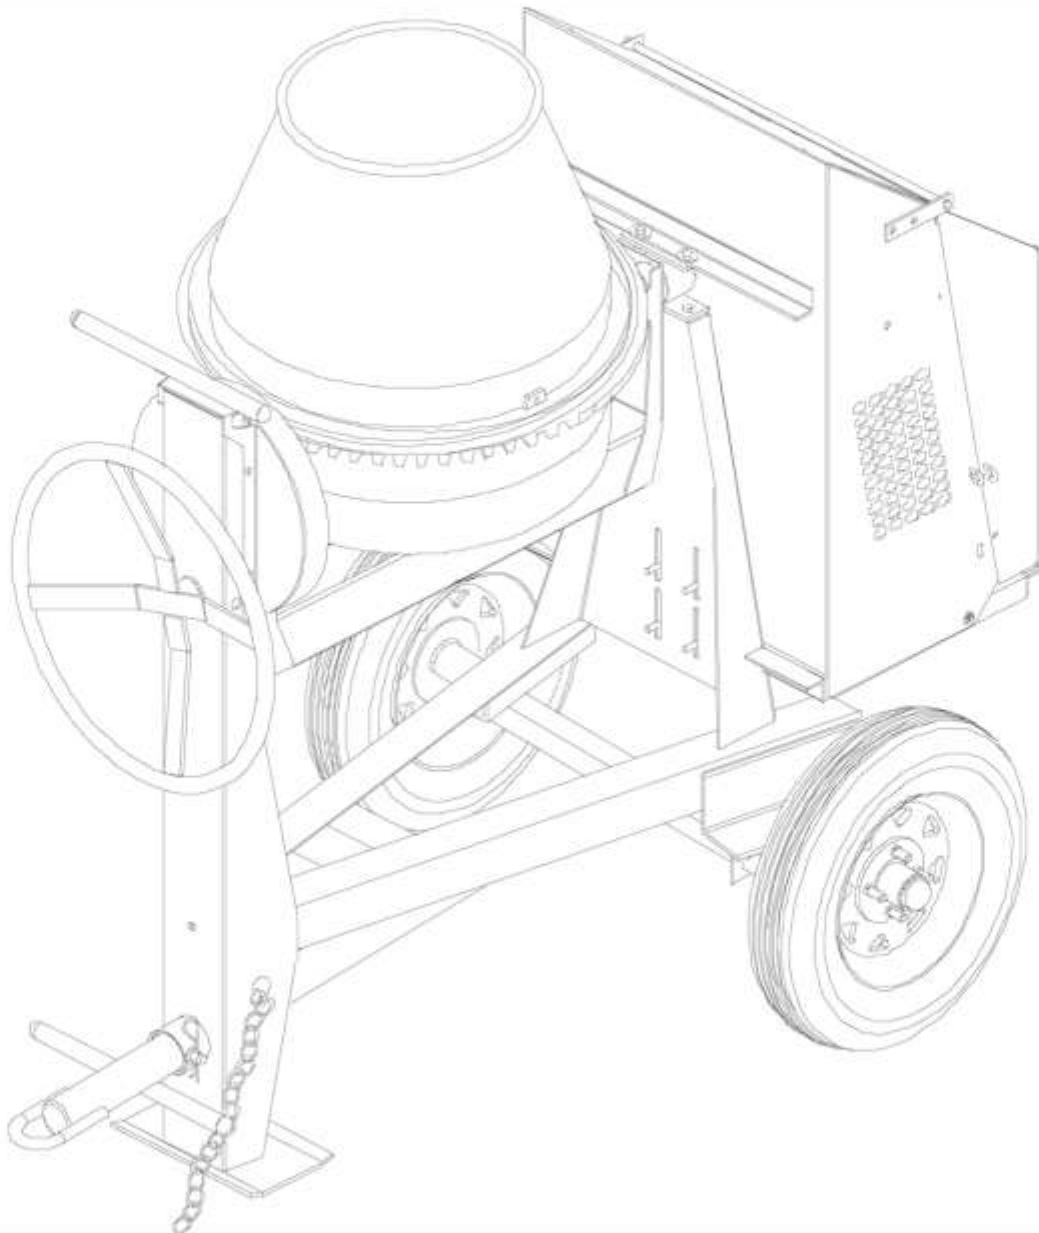

REPAIR PARTS

SERIES C9-C

BULLETIN No. 200150R9
200150R8

MANUAL

Last Rev: April 2011

CONCRETE MIXERS C9-C

CROWN
CONSTRUCTION EQUIPMENT

C9-C CONCRETE MIXER

Ref	Part	Description	Qty
40	496720	Assy, Base Plate	1
41	227821	Nut, 5/16, Nylon Lock	2
42	-	Part Not Used	-
43	431081	Wheel & Tire Assy, 5.5 x 13	2
44	201696	Nut, Lug, 1/2-20 UNF	8
45	201731	Wheel Hub, 4 Bolt	1
46	431092	Axle, Rubber Torsion - 4 Bolt	1
47	431475	WA, Frame	1
48	227814	Nut, 3/8 Nylon Lock	1
*48	TCFN034GAL	* Nut, Hex, 3/4 UNF	1
49	609686	Safety Chain, 1/4	1
*49	CA00056GAL	* Safety Chain, 5/16	1
50	431469	Draw Bar, Pintle Hitch	std
*50	431470	Draw Bar, 2" Ball Hitch	opt
51	496088	Pin, Lock	1
*51	0900CR01RD	* Pin, Lock	1
52	134955	Clip, Hitch Pin	1
*52	SR00036EXT	* Clip, Hitch Pin, 3/16	1
53	226272	Bolt, HexHd, 3/8 x 3	1
*53	TOFD034312	* Bolt, HexHd, 3/4 x 3-1/2 UNF	1
54	110690	Grease Ftg St 1/8Npt x 1-3/4	4
55	135216	Spring Pin, Slotted, 5/16 x 2	1
56	496779	WA, Handwheel	1
57	412551	Tilting Shaft	1
58	496778	Guard, Tilt Gear	1
59	136000	Gripper Clip, 5/16	2
60	162830	Scerw, 8-18 x 3/4	2
61	412420	Pinion, Tilting	1
62	-	Part Not Used	-
63	112400	Bearing, Cup, TRB, Large	1
*63	0000BA2788	* Bearing, Cup, TRB, Large	2
64	112200	Bearing, Cone, TRB, c/w Seal	1
*64	0000BA2788	* Bearing, Cone, TRB, c/w Seal	2
65	112450	Bearing, Cone, TRB, Small	1
66	112350	Bearing, Cup, TRB, Small	1
67	248277	Washer	1
68	227900	Nut, Hex, 3/4, Slotted	1
*68	TCCN38GAL	* Nut, Hex, 1-3/8, Slotted	1
69	135810	Cotter Pin, 1/8 x 1-1/2	1
*69	OPCR038038	* Set Screw, 3/8 x 3/8	1
70	201750	Dust Cap	1
*70	0900FG02TQ	* Dust Cap	1
*71	RNRX034GAL	* Spring Washer 3/4	1
*72	TOFD038200	* Bolt, HexHd, 3/8 x 2	4
*73	TOFD038100	* Bolt, HexHd, 3/8 x 1 UNF	1
*74	0900LA01TR	* Plain Washer, 3/8	1
*75	0000CU01TR	* Key, 1/4 x 1-1/4	1
*76	SM00156EXT	* Retaining Ring, 15/16	1