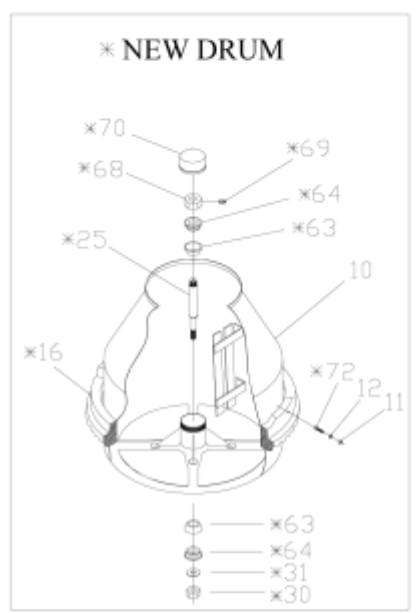

C9-C CONCRETE MIXER

C9-C CONCRETE MIXERS

Ref	Part	Description	Qty
1	226640	Bolt, HexHd, 1/2 x 1-1/4	13
2	174470	Washer, 1/2	12
3	412630	Paddle Bracket, Top	2
4	226650	Bolt, HexHd, 1/2 x 1-1/2	8
5	176250	Washer, Spring, 1/2	21
6	412640	Paddle Bracket, Bottom	2
7	227854	Nut, Hex, 1/2	21
8	496805	Paddle	4
9	-	Part Not Used	-
10	431479	WA, Drum	1
*10	0904CO01TQ	* WA, Drum	1
11	227830	Nut, Hex, 3/8	30
12	176230	Washer, Spring, 3/8	35
13	248275	Washer, Fender, 7/16	52
14	175000	Washer, Shim, 1/8 thk	24
15	226230	Bolt, HexHd, 3/8 x 1-1/2	24
16	412343	Gear Ring Section	1
*16	0900FG01TQ	* Gear Ring Section	1
17	411902	Bearing Housing	1
18	496700	Assy, Hood	1
*18	0900CO01GA	* Assy, Hood	1
19	226210	Bolt, HexHd, 3/8 x 1	6
20	174986	Washer, 3/8	2
21	496767	WA, Swivel Bracket	1
*21	0900CO01CH	* WA, Swivel Bracket	1
22	110280	Brg, Ball E/L 176205-014	2
*22	0000BA6205	* Brg, Ball 6205	2
23	135215	Pin, Roll, 5/16 x 1-3/4	2
24	412387	Pinion (8 Th)	1
*24	0900FG02YU	* Pinion (14 Th)	1
25	411895	Shaft, Bowl	1
*25	0900CR01T1Q	* Shaft, Bowl	1
26	175381	Shim, 1.25 ID x 1.875 OD	1
27	496760	Gear, Tilting	1
28	247032	Dome Plug	2
29	496775	Lever Assy	1
30	227920	Nut, Hex, 1" UNF	1
31	176290	Washer, Spring 1"	1
32	465717	WA, Yoke	1
33	412541	Drive Shaft	1
*33	0900CR01YU	* Drive Shaft	1
34	431001	Key, 3/16 x 3-1/2	1
35	459980	Pulley, 2BK 190H	1
*35	POFG190156	* Pulley, 2BK 190H	1
36	239657	V - Belt, 5L-730	2
*36	0000BN5L71	Belt, B 5L-71	1
37	176822	Pulley Bushing, Q.D. 7/8"	1
38	174990	Washer, 5/16	4
39	225960	Bolt, HexHd, 5/16 x 3/4	2

Ref	Part	Description	Qty
40	496720	Assy, Base Plate	1
41	227821	Nut, 5/16, Nylon Lock	2
42	-	Part Not Used	-
43	431081	Wheel & Tire Assy, 5.5 x 13	2
44	201696	Nut, Lug, 1/2-20 UNF	8
45	201731	Wheel Hub, 4 Bolt	1
46	431092	Axle, Rubber Torsion - 4 Bolt	1
47	431475	WA, Frame	1
48	227814	Nut, 3/8 Nylon Lock	1
*48	TCFN034GAL	* Nut, Hex, 3/4 UNF	1
49	609686	Safety Chain, 1/4	1
*49	CA00056GAL	* Safety Chain, 5/16	1
50	431469	Draw Bar, Pintle Hitch	std
*50	431470	Draw Bar, 2" Ball Hitch	opt
51	496088	Pin, Lock	1
*51	0900CR01RD	* Pin, Lock	1
52	134955	Clip, Hitch Pin	1
*52	SR00036EXT	* Clip, Hitch Pin, 3/16	1
53	226272	Bolt, HexHd, 3/8 x 3	1
*53	TOFD034312	* Bolt, HexHd, 3/4 x 3-1/2 UNF	1
54	110690	Grease Ftg St 1/8Npt x 1-3/4	4
55	135216	Spring Pin, Slotted, 5/16 x 2	1
56	496779	WA, Handwheel	1
57	412551	Tilting Shaft	1
58	496778	Guard, Tilt Gear	1
59	136000	Gripper Clip, 5/16	2
60	162830	Scerw, 8-18 x 3/4	2
61	412420	Pinion, Tilting	1
62	-	Part Not Used	-
63	112400	Bearing, Cup, TRB, Large	1
*63	0000BA2788	* Bearing, Cup, TRB, Large	2
64	112200	Bearing, Cone, TRB, c/w Seal	1
*64	0000BA2788	* Bearing, Cone, TRB, c/w Seal	2
65	112450	Bearing, Cone, TRB, Small	1
66	112350	Bearing, Cup, TRB, Small	1
67	248277	Washer	1
68	227900	Nut, Hex, 3/4, Slotted	1
*68	TCCN38GAL	* Nut, Hex, 1-3/8, Slotted	1
69	135810	Cotter Pin, 1/8 x 1-1/2	1
*69	OPCR038038	* Set Screw, 3/8 x 3/8	1
70	201750	Dust Cap	1
*70	0900FG02TQ	* Dust Cap	1
*71	RNRX034GAL	* Spring Washer 3/4	1
*72	TOFD038200	* Bolt, HexHd, 3/8 x 2	4
*73	TOFD038100	* Bolt, HexHd, 3/8 x 1 UNF	1
*74	0900LA01TR	* Plain Washer, 3/8	1
*75	0000CU01TR	* Key, 1/4 x 1-1/4	1
*76	SM00156EXT	* Retaining Ring, 15/16	1

* Starts from Serial Num. 3A9S33M17A1168002

^ Cone, Cup Bearing