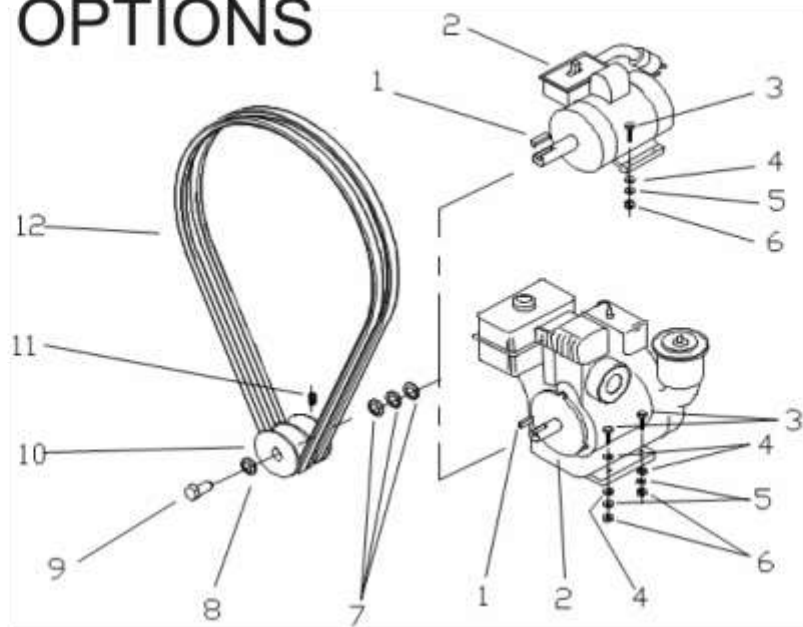

DRIVE KIT OPTIONS

Ref	Part	Description	5 HP	9 HP	Electric
1	432340	Key, 1/4 x 1-5/8		1	N/R
	432050	Key, 3/16 x 1-5/8	1		
2	202003	Engine, 9 Hp Honda		1	
	201920	Engine, 8 Hp B&S		1	
	202004	Engine, 5.5 Hp Honda	1		
	201912	Engine, 5 Hp B&S	1		
	464959	Electric Motor, 1 Hp & Switch Assy			1
	464958	Electric Motor, 1.5 Hp & Switch			1
	464957	Electric Motor, 2 Hp & Switch Assy			1
3	225980	Bolt, HexHd, 5/16 x 1			4
	119810	Bolt, HexHd, 5/16 x 1-3/4	4		
	226240	Bolt, HexHd, 3/8 x 1-3/4		4	
4	174986	Washer, 3/8		6	
	174990	Washer, 5/16	6		4
5	178220	Washer, Spring, 5/16	4		4
	176230	Washer, Spring, 3/8		4	
6	227820	Nut, Hex, 5/16	4		4
	227830	Nut, Hex, 3/8		4	
7	228007	Washer, 1		3	
8	174470	Washer, 1/2		1	
9	226495	Bolt, HexHd, 7/16 x 1, GB PL		1	
10	412482	Pulley, 2BK 30 x 5/8			0.5-1.5
	412483	Pulley, 2BK 30 x 7/8			1-2 Hp
	459995	Pulley, Clutch, 2 x 4.125 x 1, DBL		1	
	496054	Pulley, 2BK 25 x 3/4	1		
	POFG414058	* Pulley, 4-1/4 x 5/8			1
	POFG212034	* Pulley, 2-1/2 x 3/4	1		
	POFG212100	* Pulley, 2-1/2 x 1		1	
11	148300	Set Screw, 5/16 x 3/8	1	1	1
12	239657	V - Belt, 5L - 730	1	2	2

* Starts from Serial Num. 3A9S33M17A1168002