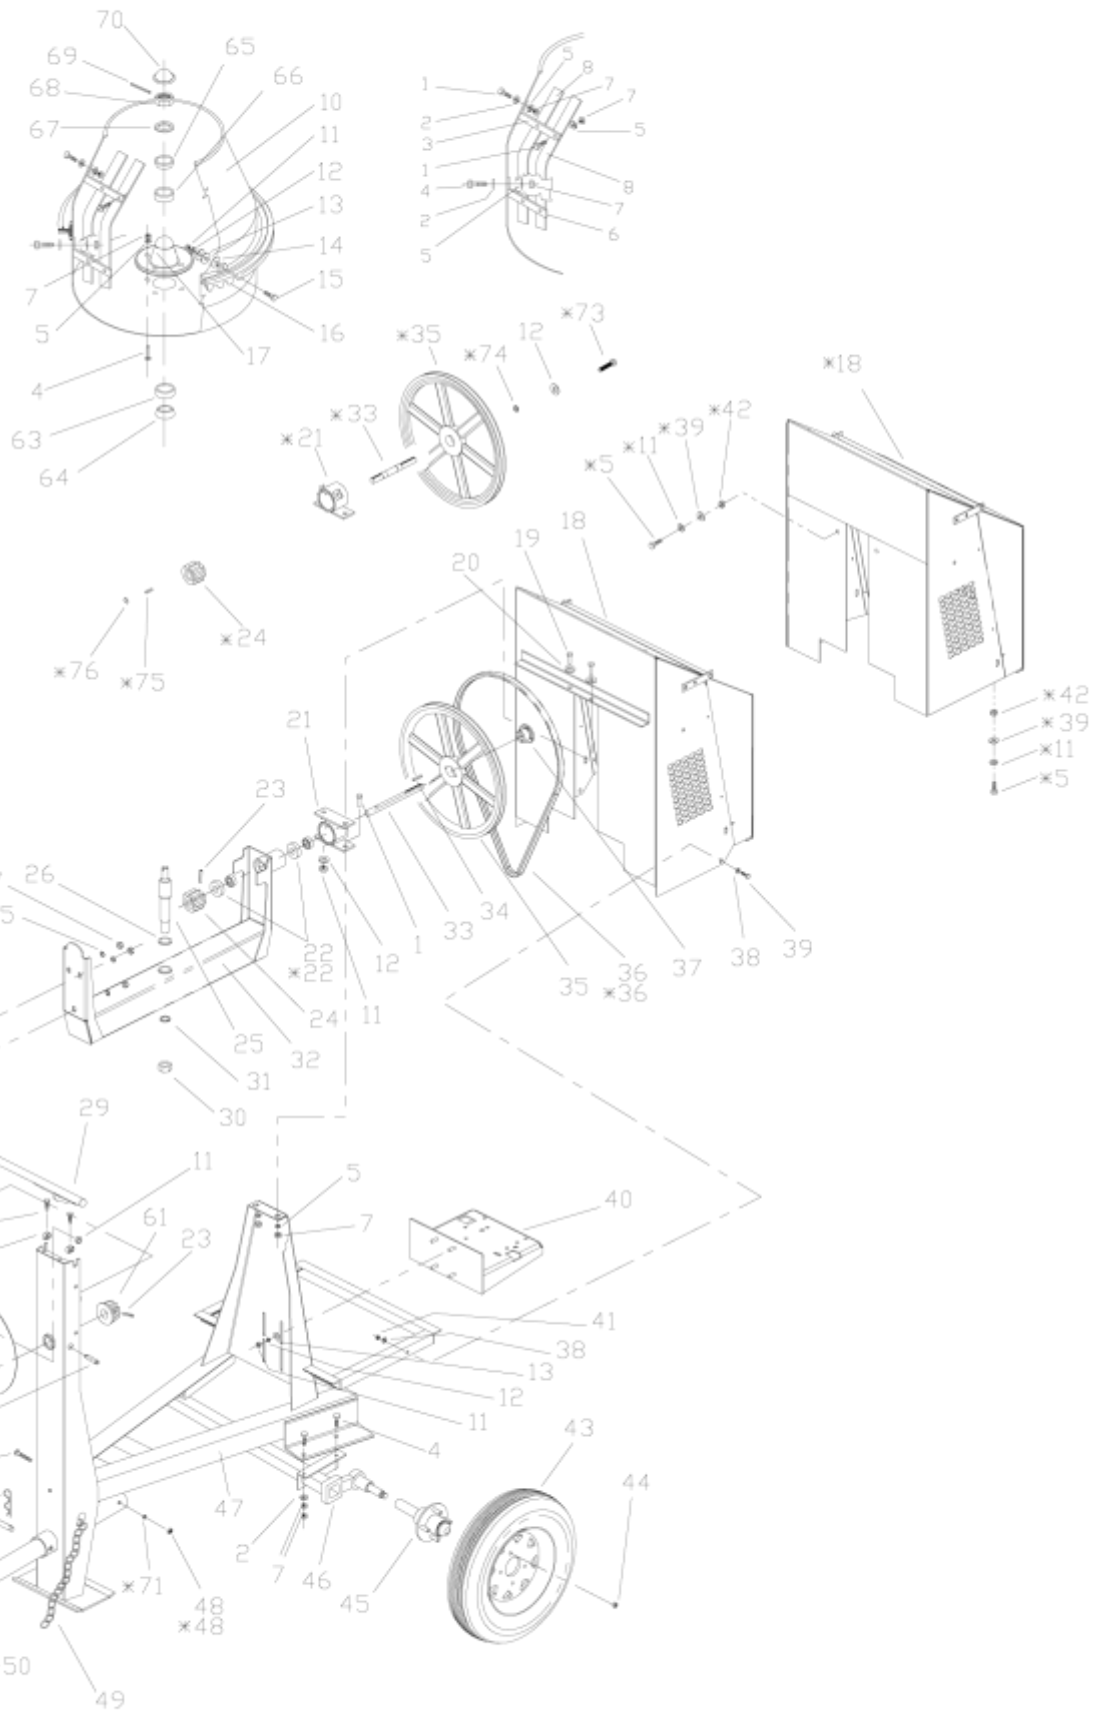

C9-C CONCRETE MIXER

C9-C CONCRETE MIXERS

Ref	Part	Description	Qty
1	226640	Bolt, HexHd, 1/2 x 1-1/4	13
2	174470	Washer, 1/2	12
3	412630	Paddle Bracket, Top	2
4	226650	Bolt, HexHd, 1/2 x 1-1/2	8
5	176250	Washer, Spring, 1/2	21
6	412640	Paddle Bracket, Bottom	2
7	227854	Nut, Hex, 1/2	21
8	496805	Paddle	4
9	-	Part Not Used	-
10	431479	WA, Drum	1
*10	0904CO01TQ	* WA, Drum	1
11	227830	Nut, Hex, 3/8	30
12	176230	Washer, Spring, 3/8	35
13	248275	Washer, Fender, 7/16	52
14	175000	Washer, Shim, 1/8 thk	24
15	226230	Bolt, HexHd, 3/8 x 1-1/2	24
16	412343	Gear Ring Section	1
*16	0900FG01TQ	* Gear Ring Section	1
17	411902	Bearing Housing	1
18	496700	Assy, Hood	1
*18	0900CO01GA	* Assy, Hood	1
19	226210	Bolt, HexHd, 3/8 x 1	6
20	174986	Washer, 3/8	2
21	496767	WA, Swivel Bracket	1
*21	0900CO01CH	* WA, Swivel Bracket	1
22	110280	Brg, Ball E/L 176205-014	2
*22	0000BA6205	* Brg, Ball 6205	2
23	135215	Pin, Roll, 5/16 x 1-3/4	2
24	412387	Pinion (8 Th)	1
*24	0900FG02YU	* Pinion (14 Th)	1
25	411895	Shaft, Bowl	1
*25	0900CR01T1Q	* Shaft, Bowl	1
26	175381	Shim, 1.25 ID x 1.875 OD	1
27	496760	Gear, Tilting	1
28	247032	Dome Plug	2
29	496775	Lever Assy	1
30	227920	Nut, Hex, 1" UNF	1
31	176290	Washer, Spring 1"	1
32	465717	WA, Yoke	1
33	412541	Drive Shaft	1
*33	0900CR01YU	* Drive Shaft	1
34	431001	Key, 3/16 x 3-1/2	1
35	459980	Pulley, 2BK 190H	1
*35	POFG190156	* Pulley, 2BK 190H	1
36	239657	V - Belt, 5L-730	2
*36	0000BN5L71	Belt, B 5L-71	1
37	176822	Pulley Bushing, Q.D. 7/8"	1
38	174990	Washer, 5/16	4
39	225960	Bolt, HexHd, 5/16 x 3/4	2

Ref	Part	Description	Qty
40	496720	Assy, Base Plate	1
41	227821	Nut, 5/16, Nylon Lock	2
42	-	Part Not Used	-
43	431081	Wheel & Tire Assy, 5.5 x 13	2
44	201696	Nut, Lug, 1/2-20 UNF	8
45	201731	Wheel Hub, 4 Bolt	1
46	431092	Axle, Rubber Torsion - 4 Bolt	1
47	431475	WA, Frame	1
48	227814	Nut, 3/8 Nylon Lock	1
*48	TCFN034GAL	* Nut, Hex, 3/4 UNF	1
49	609686	Safety Chain, 1/4	1
*49	CA00056GAL	* Safety Chain, 5/16	1
50	431469	Draw Bar, Pintle Hitch	std
*50	431470	Draw Bar, 2" Ball Hitch	opt
51	496088	Pin, Lock	1
*51	0900CR01RD	* Pin, Lock	1
52	134955	Clip, Hitch Pin	1
*52	SR00036EXT	* Clip, Hitch Pin, 3/16	1
53	226272	Bolt, HexHd, 3/8 x 3	1
*53	TOFD034312	* Bolt, HexHd, 3/4 x 3-1/2 UNF	1
54	110690	Grease Ftg St 1/8Npt x 1-3/4	4
55	135216	Spring Pin, Slotted, 5/16 x 2	1
56	496779	WA, Handwheel	1
57	412551	Tilting Shaft	1
58	496778	Guard, Tilt Gear	1
59	136000	Gripper Clip, 5/16	2
60	162830	Scerw, 8-18 x 3/4	2
61	412420	Pinion, Tilting	1
62	-	Part Not Used	-
63	112400	Bearing, Cup, TRB, Large	1
*63	0000BA2788	* Bearing, Cup, TRB, Large	2
64	112200	Bearing, Cone, TRB, c/w Seal	1
*64	0000BA2788	* Bearing, Cone, TRB, c/w Seal	2
65	112450	Bearing, Cone, TRB, Small	1
66	112350	Bearing, Cup, TRB, Small	1
67	248277	Washer	1
68	227900	Nut, Hex, 3/4, Slotted	1
*68	TCCN38GAL	* Nut, Hex, 1-3/8, Slotted	1
69	135810	Cotter Pin, 1/8 x 1-1/2	1
*69	OPCR038038	* Set Screw, 3/8 x 3/8	1
70	201750	Dust Cap	1
*70	0900FG02TQ	* Dust Cap	1
*71	RNRX034GAL	* Spring Washer 3/4	1
*72	TOFD038200	* Bolt, HexHd, 3/8 x 2	4
*73	TOFD038100	* Bolt, HexHd, 3/8 x 1 UNF	1
*74	0900LA01TR	* Plain Washer, 3/8	1
*75	0000CU01TR	* Key, 1/4 x 1-1/4	1
*76	SM00156EXT	* Retaining Ring, 15/16	1

* Starts from Serial Num. 3A9S33M17A1168002

^ Cone, Cup Bearing