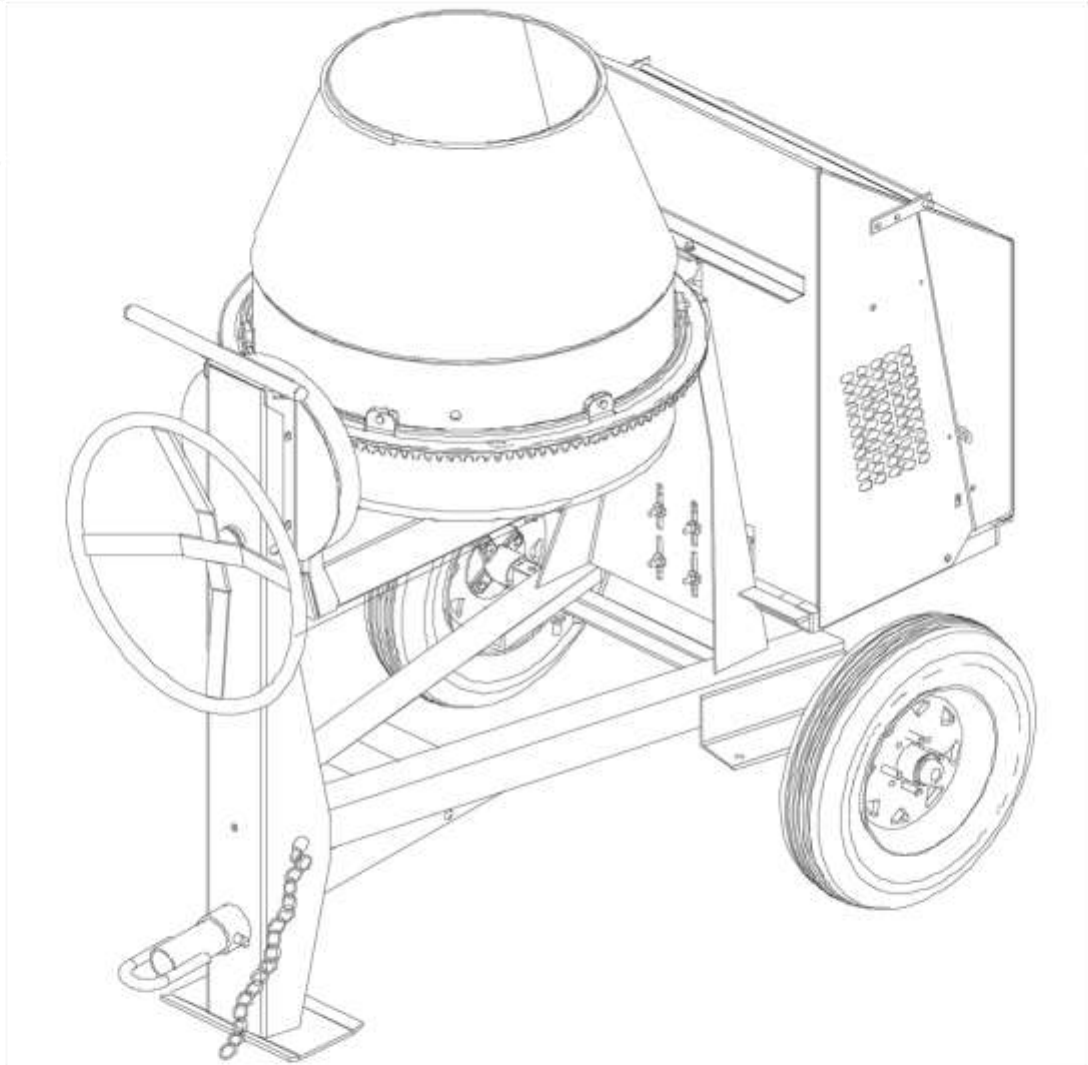

# REPAIR PARTS MANUAL C6-C CONCRETE MIXERS

SERIES C6-C  
BULLETIN No 200130R9  
200130R8  
March 2011

**CROWN**  
CONSTRUCTION EQUIPMENT

Printed  
in  
CANADA

P.O. BOX 73, STATION L  
WINNIPEG, MANITOBA  
CANADA R3H 0Z4

# C6-C CONCRETE MIXERS

Ref	Part	Description	Qty
1	226650	Bolt, HexHd, 1/2 x 1-1/2	8
2	176250	Washer, Spring 1/2	11
3	227854	Nut, Hex 1/2	19
4	411815	Gear Ring	1
*4	0900FG01TQ	* Gear Ring	1
5	226230	Bolt, HexHd, 3/8 x 1-1/2	6
6	248275	Washer, Fender 7/16	10
7	176230	Washer Spring 3/8	29
8	227830	Nut, Hex 3/8	28
9	412640	Bracket, Paddle, Bottom	2
10	412630	Bracket, Paddle, Top	2
11	174986	Washer 3/8	6
12	226210	Bolt, HexHd, 3/8 x 1	18
13	411963	Drum Weldment	1
*13	0902CO01TQ	* Drum Weldment	1
14	496805	Paddle, Outside	4
15	-	Item Not Used	-
16	496840	Drum Hub, Assembly	1
17	496700	Hood Assy	1
*17	0900CO01GA	* Hood Assy	1
18	225960	Bolt, HexHd, 5/16 x 3/4	2
19	174990	Washer 5/16	4
20	176822	Pulley Bushing, Q.D. 7/8	1
21	239657	V - Belt 5L-730	1
*21	0000BN5L71	* Belt, B 5L-71	1
22	459970	Pulley, BK190H	1
*22	POFG190156	* Pulley, BK190H	1
23	431000	Key, 3/16 x 2-1/2	5
24	411891	Drive Shaft	1
*24	0900CR01YU	* Drive Shaft	1
25	226640	Bolt, HexHd, 1/2 x 1-1/4	1
26	465700	Yoke	1
27	176290	Washer, Spring 1 Nom	1
28	227920	Nut, 1-14 UNF	1
*28	227920	* Nut, Hex, 1" UNF	1
29	496775	Lever	1
30	412420	Pinion, Tilting	1
31	135215	Pin, Spring Slotted 5/16 x 1-3/4	1
32	496720	Power Base	1
33	227821	Nut, 5/16 Nylon Lock	2
34	120910	Bolt, HexHd, 1/2 x 3-1/2	4
35	431066	Wheel & Tire Assy	2
36	201696	Lug Nut, 1/2-20 UNF	8
37	201731	Hub End	2
*37	0900CO01RD	* Hub End	1
38	431083	Axle Assy, 4 Bolt - Standard	1
*38	0900CO02RD	* Axle Assy, 4 Bot - Std.	1
	431094	Torsion Axle Assy - Optional	1
39	174470	Washer, 1/2	4
40	496817	Axle Clamp	2
41	496833	Frame Weldment	1
42	227814	Nut, Hex Lock, 3/8	1
*42	TCFN034GAL	Nut, Hex, UNF 3/4	1

\* Starts from Serial Num. 3A9S31M17B1168006  
 ` Cone, Cup Bearing