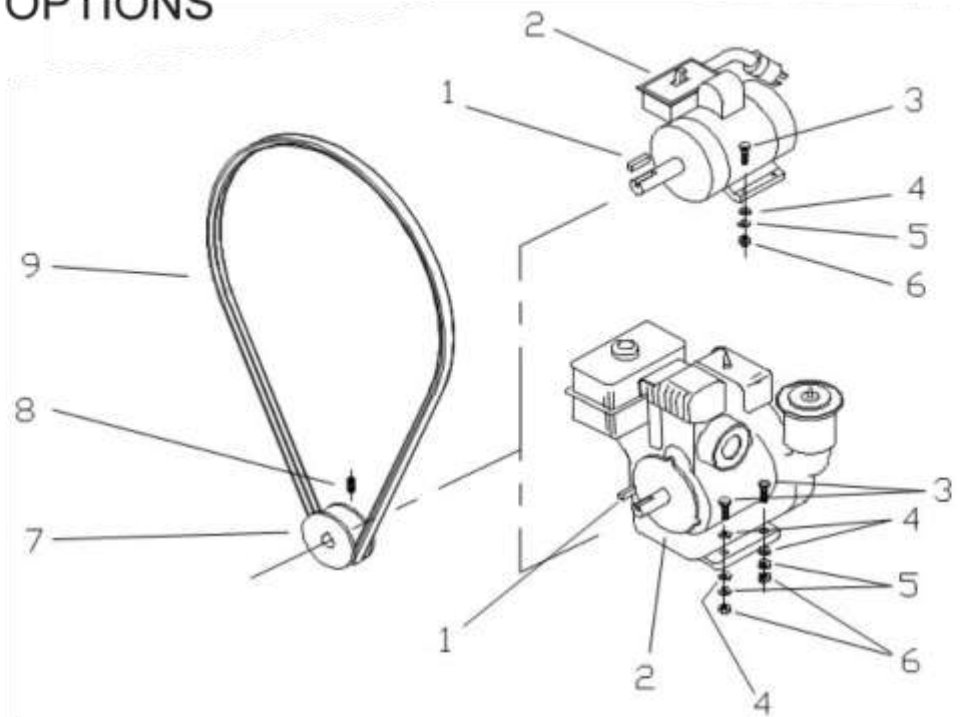

DRIVE KIT OPTIONS

Ref	Part	Description	5 HP	9 HP	Electric
1	432340	Key, 1/4 x 1-5/8		1	N/R
	432050	Key, 3/16 x 1-5/8	1		
2	202003	Engine, 9 Hp Honda		1	
	201920	Engine, 8 Hp B&S		1	
	202004	Engine, 5.5 Hp Honda	1		
	201912	Engine, 5 Hp B&S	1		
	464959	Electric Motor, 1 Hp & Switch Assy			1
	464958	Electric Motor, 1.5 Hp & Switch Assy			1
464957	Electric Motor, 2 Hp & Switch Assy			1	
3	225980	Bolt, HexHd, 5/16 x 1			4
	119810	Bolt, HexHd, 5/16 x 1-3/4	4		
	226240	Bolt, HexHd, 3/8 x 1-3/4		4	
4	174986	Washer, 3/8		6	
	174990	Washer, 5/16	6		4
5	176220	Washer, Spring, 5/16	4		4
	176230	Washer, Spring, 3/8		4	
6	227820	Nut, Hex, 5/16	4		4
	227830	Nut, Hex, 3/8		4	
7	411871	Pulley, BK 24 x 3/4	1		
	239190	Pulley, BK 28 x 5/8		1	1.5 Hp
	239365	Pulley, BK 30 x 7/8			1 & 2 Hp
	POFG414058	* Pulley, 4-1/4 x 5/8			1
	POFG212034	* Pulley, 2-1/2 x 3/4	1		
POFG212100	* Pulley, 2-1/2 x 1		1		
8	148300	Set Screw, 5/16 x 3/8	1	1	1
9	239657	V - Belt, 5L - 730	1	1	1

* Starts from Serial Num. 3A9S31M17B1168006