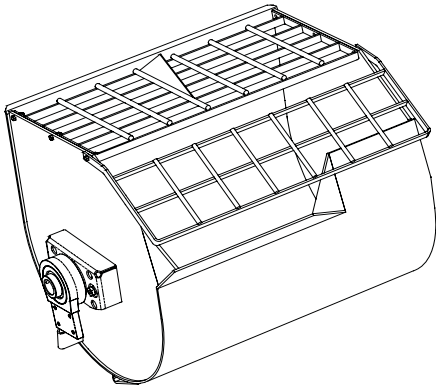

DRUM ASSEMBLY
Page 3