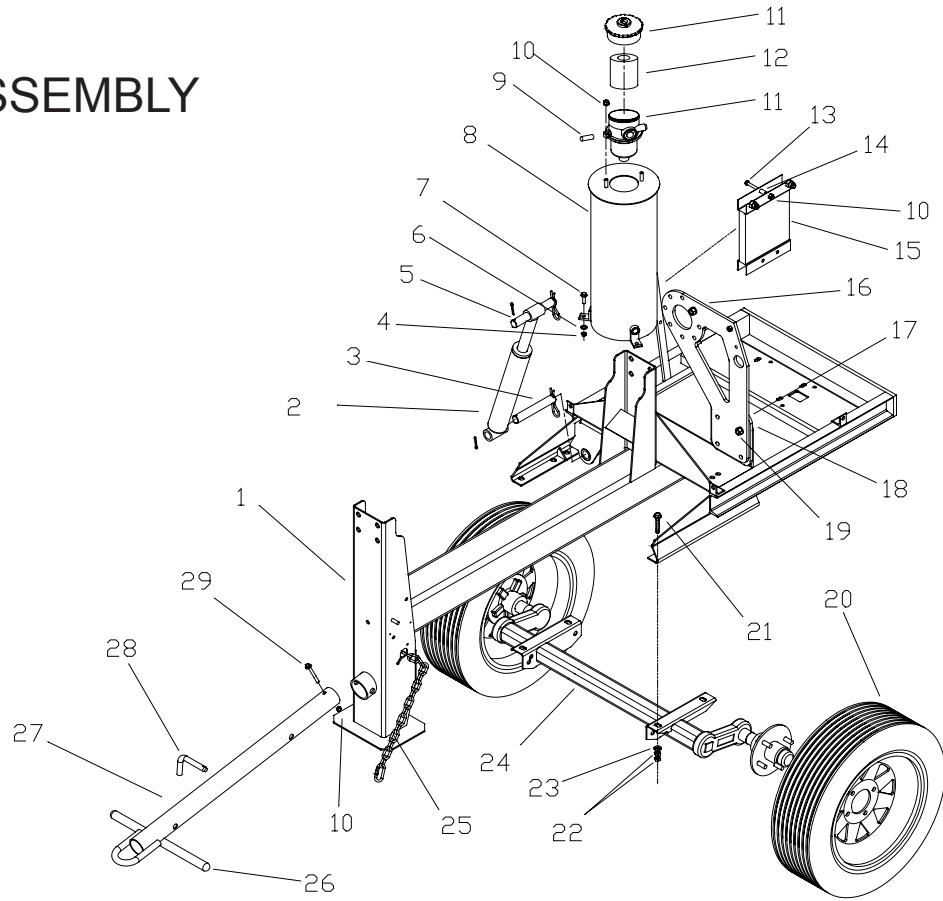

FRAME ASSEMBLY

Ref	12SH	S12SH	S16SH	Description	12SH	S12SH	S16SH
1	412863	412863	412862	Frame Assembly	1	1	1
2	412915	412915	412915	Cylinder, Hyd 2" x 10"	1	1	1
3	412855	412855	412855	Pin, Cylinder 1 x 6.5"	1	1	1
4	227830	227830	227830	Nut, Hex, 3/8	3	3	3
5	412826	412826	412826	Pin, Cylinder 1 x 5.5"	1	1	1
6	176230	176230	176230	Washer, Spring, 3/8	3	3	3
7	226210	226210	226210	Bolt, HexHd, 3/8 x 1	3	3	3
8	412801	412801	412801	Reservoir Assembly	1	1	1
9	412873	412873	412873	Filter Element, Breather 10 Micron	1	1	1
10	227814	227814	227814	Nut, Hex Lock, 3/8	5	5	5
11	412857	412857	412857	Filter, Assembly 10 Micron	1	1	1
12	412860	412860	412860	Filter Element, Oil, 10 Micron	1	1	1
13	226270	226270	226270	Bolt, HexHd, 3/8 x 2-1/2	2	2	2
14	412167	412167	412167	Spacer	4	4	4
15	412902	412902	412902	Hydraulic Oil Cooler	1	1	1
16	412810	412810	412810	Reaction Arm	1	1	1
17	412940	412940	412940	Spacer, Reaction Arm	1	1	1
18	226670	226670	226670	Bolt, HexHd, 1/2 x 2	4	4	4
19	128291	128291	128291	Nut, Hex 1/2, Top Lock	4	4	4
20	431081	431081	431081	Wheel & Tire Assy 5.5 x 13	2	2	2
21	226651	226651	226651	Bolt, HexHd 1/2 x 1-1/2 Gr8 Ylw	4	4	4
22	227854	227854	227854	Nut, Hex, 1/2	8	8	8
23	174470	174470	174470	Washer, 1/2	4	4	4
24	431090	431090	431090	Axle	1	1	1
25	609686	609686	609686	Safety Chain	9	9	9
26	247032	247032	247032	Dome Plug	2	2	2
27	464938	464938	464938	Drawbar - Pintel	1	1	1
28	496088	496088	496088	Pin, Lock	1	1	1
29	134955	134955	134955	Hitch Pin Clip	1	1	1