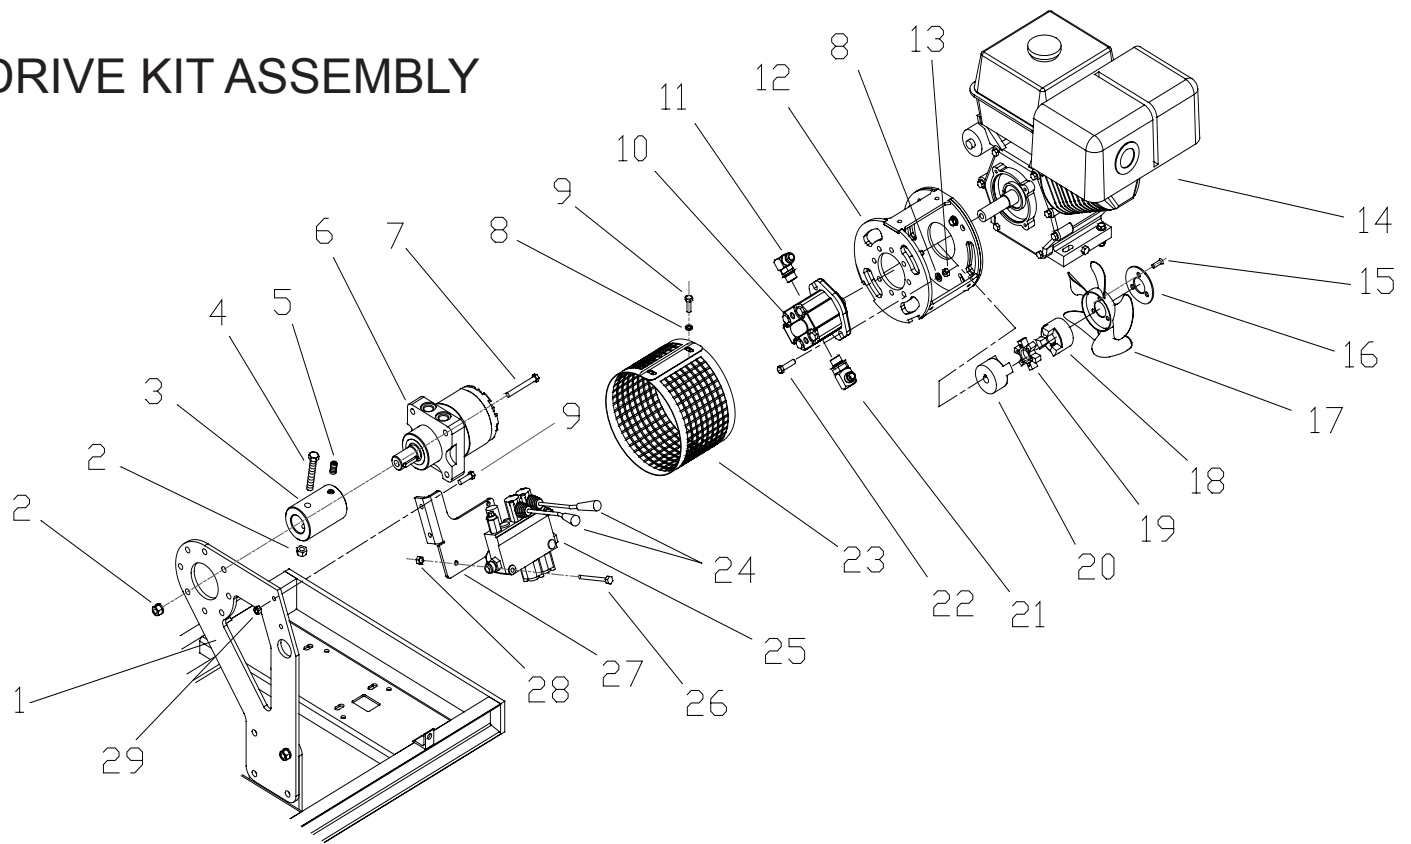

DRIVE KIT ASSEMBLY

Ref	12S	S12S	S16S	Description	12S	S12S	S16S
1	412810	412810	412810	Reaction Arm	1	1	1
2	128291	128291	128291	Nut, Hex 1/2, Top Lock, Gr5	5	5	5
3	412814	412814	412814	Coupler, 1.5" W/Pkey	1	1	1
4	226745	226745	226745	Bolt UNC 1/2 x 3-1/2 Gr 9	1	1	1
5	228028	228028	228028	Set Screw, 5/16 x 3/8	1	1	1
6	412950	412950	412950	Motor, Hyd 32.7 In³ /Rev	1	1	1
7	226701	226701	226701	Bolt, HexHd, 1/2 x 2-3/4	4	4	4
8	176230	176230	176230	Washer, Spring, 3/8	4	4	4
9	226210	226210	226210	Bolt, HexHd, 3/8 x 1	4	4	4
10	412927	412927	412927	Pump, Hyd .366 In³ Rev, Gas Engine	a/r	a/r	a/r
10	412928	412928	412928	Pump, Hyd .659 In³ Rev, Elec Motor	a/r	a/r	a/r
11	412926	412926	412926	Adapter, 90° #10 ORB Male ~ #10 JIC	1	1	1
12	412800	412800	412800	Pump Mount W.A ~ 'A' Flange	1	1	1
13	227830	227830	227830	Nut, Hex, 3/8	2	2	2
14				Motor/Engine, See page 9	a/r	a/r	a/r
15	142532	142532	142532	SHCS 5/16 x 3/4, CSK	3	3	3
16	412815	412815	412815	Fan Collar, 2" BCD	1	1	1
17	412851	412851	412851	Fan, 8" CCW	1	1	1
18	412856	412856	412856	Coupler, L100 x 1" dia	1	1	1
19	412854	412854	412854	Insert, L099-100U Blue	1	1	1
20	412853	412853	412853	Coupler, L100 x 5/8" Dia	1	1	1
21	412920	412920	412920	Adapter, 90° #12 ORB ~ #10 JIC	1	1	1
22	226230	226230	226230	Bolt, HexHD, 3/8 x 1-1/2	2	2	2
23	412820	412820	412820	Guard, 9" Dia	1	1	1
24	485704	485704	485704	Lever, Valve Control	2	2	2
25	412914	412914	412914	Valve, 2 Spool Press Comp	1	1	1
26	226003	226003	226003	Bolt, HexHd, 5/16 x 2-1/2	2	2	2
27	412818	412818	412818	Valve Mounting Bracket	1	1	1
28	227821	227821	227821	Nut, 5/16, Nylon lock	2	2	2
29	227814	227814	227814	Nut, Hex, Lock, 3/8	2	2	2