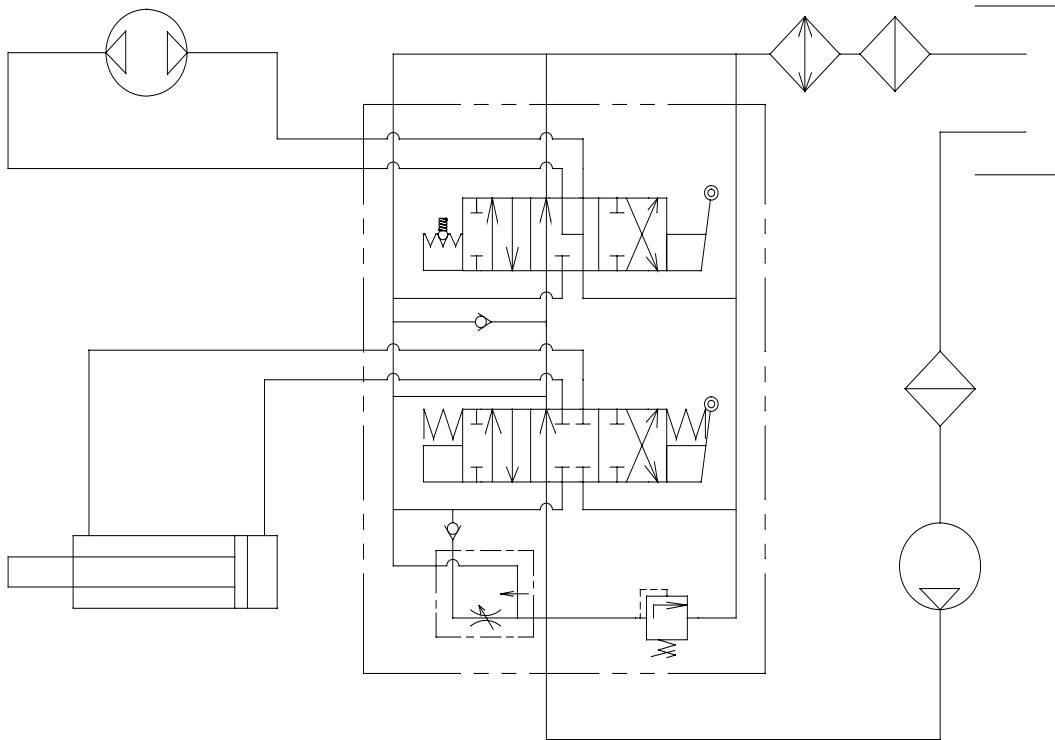

HYDRAULIC SCHEMATIC

HYDRAULIC HOSES & FITTINGS

Part	Description	Qty	Location
412858	Detent Kit	1	Valve
412903	Hose, 3/4 x 16" #10 JIC ~ #10 JIC	1	Reservoir To Pump Btm
412904	Hose, 1/2 x 18" #10 JIC ~ #10 JIC	1	Valve To Pump - Side
412905	Hose, 3/8 x 72" #6 JIC ~ #6 JIC	2	Valve To Cylinder
412906	Hose, 1/2 x 24" #10 JIC ~ #10 JIC	2	Valve To Motor
412907	Hose, 1/2 x 18" #8 JIC ~ #8 JIC	2	Cooler To Valve & Filter
412909	Adapter, 90° #4 NPT ~ #6 JIC	2	Cylinder
412910	Adapter, #8 ORB ~ #10 JIC	2	Valve
412911	Adapter, #10 ORB ~ #10 JIC	1	Valve
412912	Adapter, #12 ORB ~ #8 JIC	1	Filter
412913	Adapter, 45° #8 NPT ~ #10 JIC	1	Reservoir ~ Btm
412916	Adapter, #8 ORB ~ #6 JIC	2	Valve
412917	Adapter, Plug #10	1	Valve
412918	Adapter, Plug #8	1	Valve
412919	Adapter, 90° #8 JIC Fem ~ #8 JIC Male	2	Filter
412922	Adapter, 45° #10 ORB ~ #10 JIC	2	Hyd. Motor (pdl/sprl shft)
412925	Adapter, Hyd #8 ORB ~ #8 JIC	1	Valve
412932	Ftg, Plug, #8 NPT	2	Reservoir
485104	Adapter, 90° #10 JIC Fem ~ #10 JIC Male	1	Valve
485115	Screen, Sucton - 100 Mesh 1" NPT	1	Reservoir