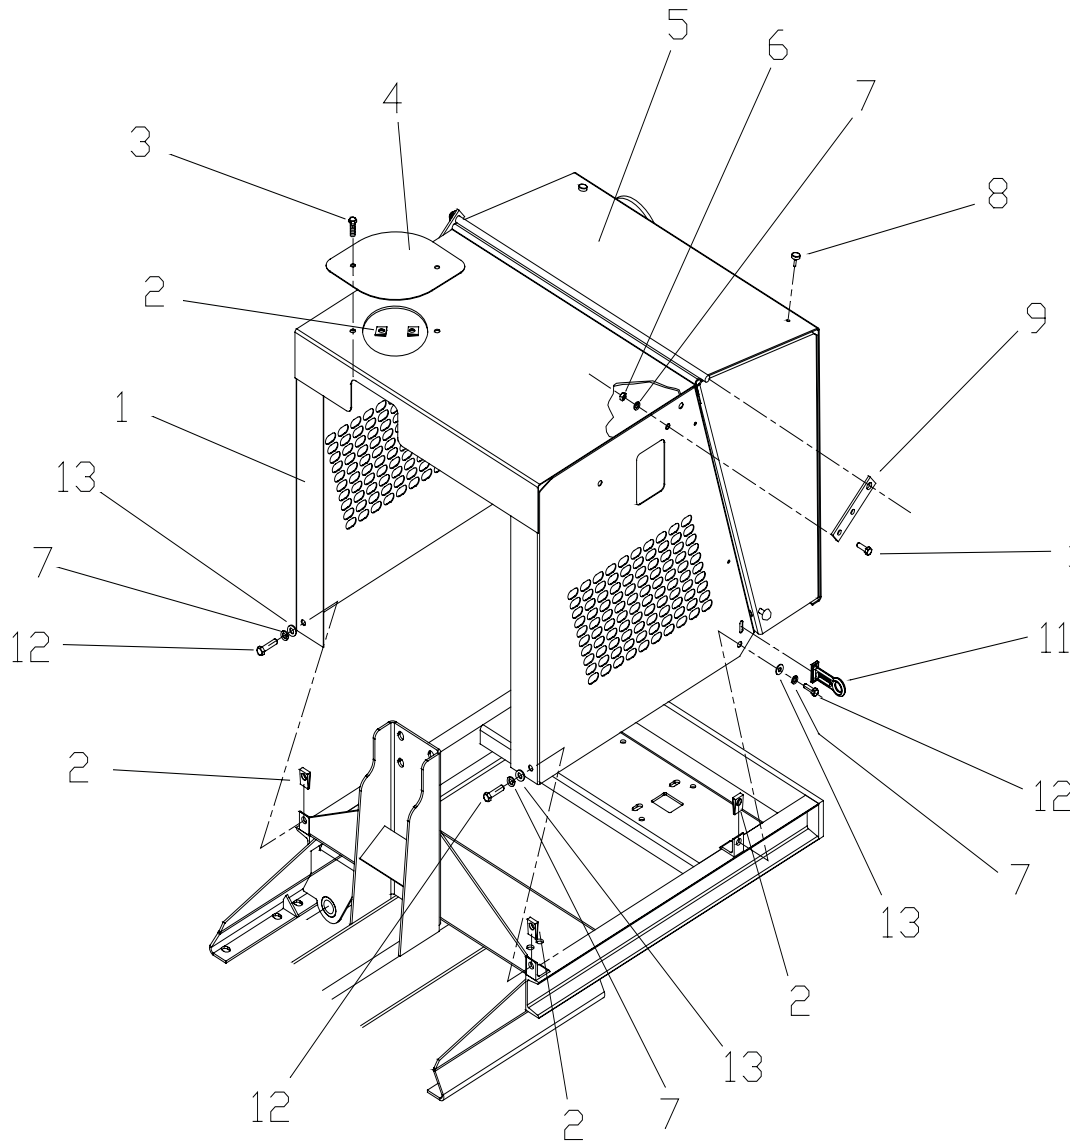

HOOD ASSEMBLY

Ref	12SH	S12SH	S16SH	Description	12SH	S12SH	S16SH
1	412864	412864	412864	Fixed Hood	1	1	1
2	485523	485523	485523	Panel Nut, 5/16	6	6	6
3	225960	225960	225960	Bolt, HexHd, 5/16 x 3/4	6	6	6
4	412825	412825	412825	Access Cover	1	1	1
5	464735	464735	464735	Hinged Hood	1	1	1
6	227820	227820	227820	Nut, Hex, 5/16	4	4	4
7	176220	176220	176220	Washer, Spring, 5/16	8	8	8
8	201544	201544	201544	Rubber Bumper	4	4	4
9	465009	465009	465009	Hinge Bracket	2	2	2
10				<i>Item Not Used</i>			
11	201543	201543	201543	Rubber Hood Latch	2	2	2
12	225980	225980	225980	Bolt, HexHd, 5/16 x 1	4	4	4
13	174986	174986	174986	Washer, 3/8	4	4	4