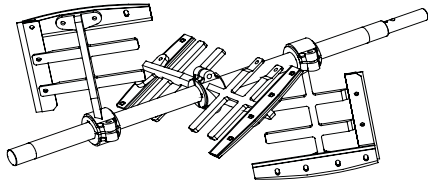

HYDRAULIC MIXERS 12-SH, S12-SH, S16-SH

PADDLE ASSEMBLY
Page 6