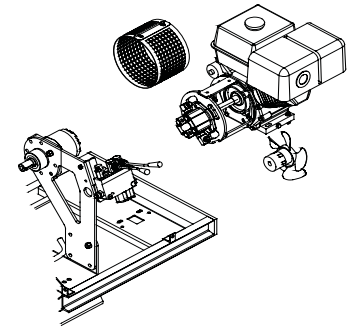

DRIVE KIT ASSEMBLY
Page 8