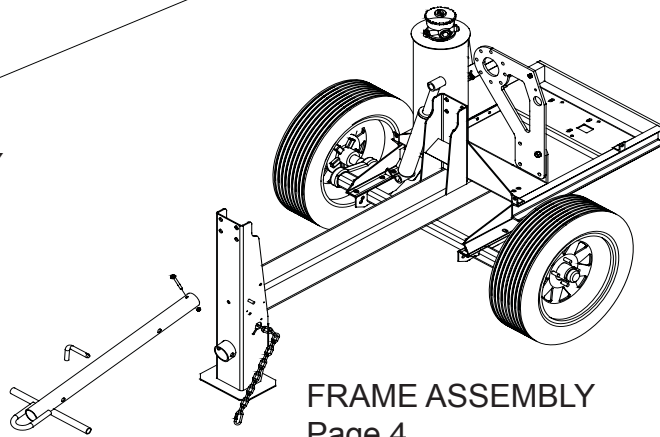

FRAME ASSEMBLY
Page 4

P.O. Box Station L
Winnipeg, Manitoba
CANADA R3H 0Z5

Phone: (800) 661-0304
Phone: (204) 885-5800
Fax: (204) 885-7557

World Wide Web
www.crownequip.com