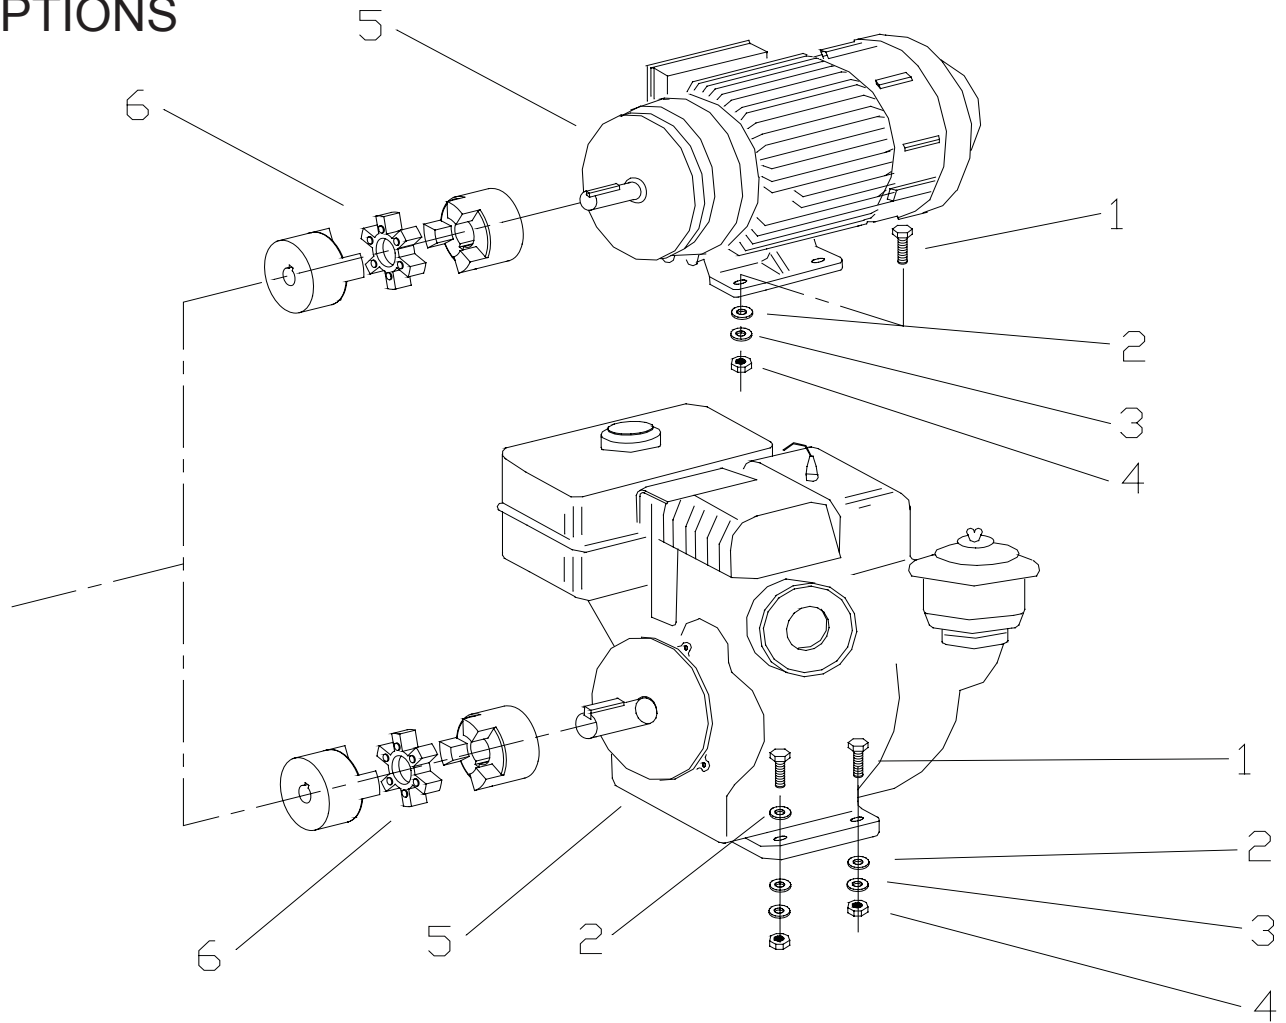

OPTIONS

Ref	12SH	S12SH	S16SH	Description	12SH	S12SH	S16SH
1	226240	226240	226240	Bolt, Hex Hd, 3/8 x 1-3/4	4	4	4
2	174986	174986	174986	Washer, 3/8	2	2	2
3	176230	176230	176230	Washer, Spring, 3/8	4	4	4
4	227830	227830	227830	Nut, hex, 3/8	4	4	4
2	174986	174986	174986	Washer, 3/8	2	2	2
5	202020	202020	202020	Eng. Hon, 13 Hp, GX 390 K1QA6	1	1	1
6	412856	412856	412856	Coupler, L100 x 1" Dia	1	1	1
5	219991	219991	*	Motor, 5 Hp, 1-115/230, Ext Shaft	1	1	*
6	412859	412859	*	Coupler, L100 x 1.125" Dia	1	1	*
5	219993	219993	219993	Motor, 7.5 Hp, 3-575, Ext Shaft, 1" C Fl	1	1	1
6	412871	412871	412871	Coupler, L100 x 1.375" Dia	1	1	1
5	219999	219999	219999	Motor, 7.5 Hp, 1-115/230, 1" C Flg	1	1	1
6	412859	412859	412859	Coupler, L100 x 1.125" Dia	1	1	1
5	220000	220000	220000	Motor, 7.5 Hp, 3-239/460, Ext Shaft	1	1	1
6	412871	412871	412871	Coupler, L100 x 1.375" Dia	1	1	1