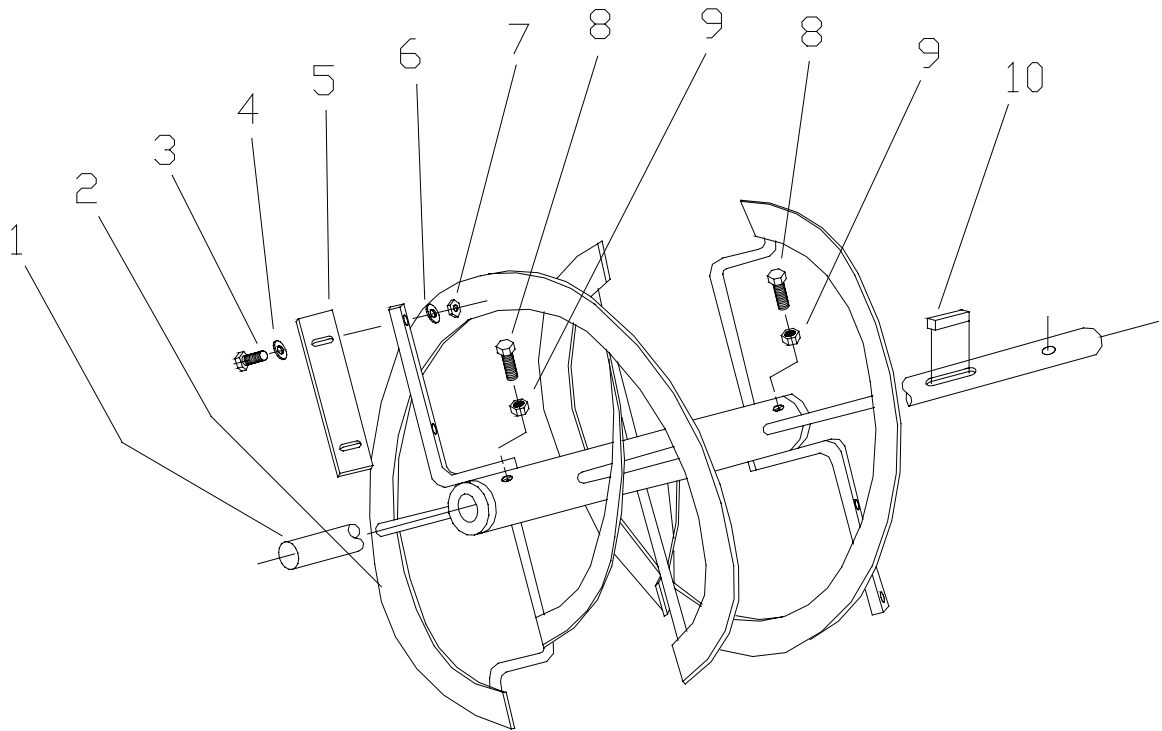

SPIRAL ASSEMBLY

Ref	12S	S12S	S16S	Description	12S	S12S	S16S
1	*	496670	496671	Shaft	*	1	1
2	*	464937	465020	Spiral Weldment	*	1	1
3	*	226000	226000	Bolt, HexHd, 5/16 x 1-1/2	*	4	4
4	*	174990	174990	Washer, 5/16	*	4	4
5	*	496242	496242	Scraper	*	2	2
6	*	176220	176220	Washer, Spring, 5/16	*	4	4
7	*	227820	227820	Nut, Hex, 5/16	*	4	4