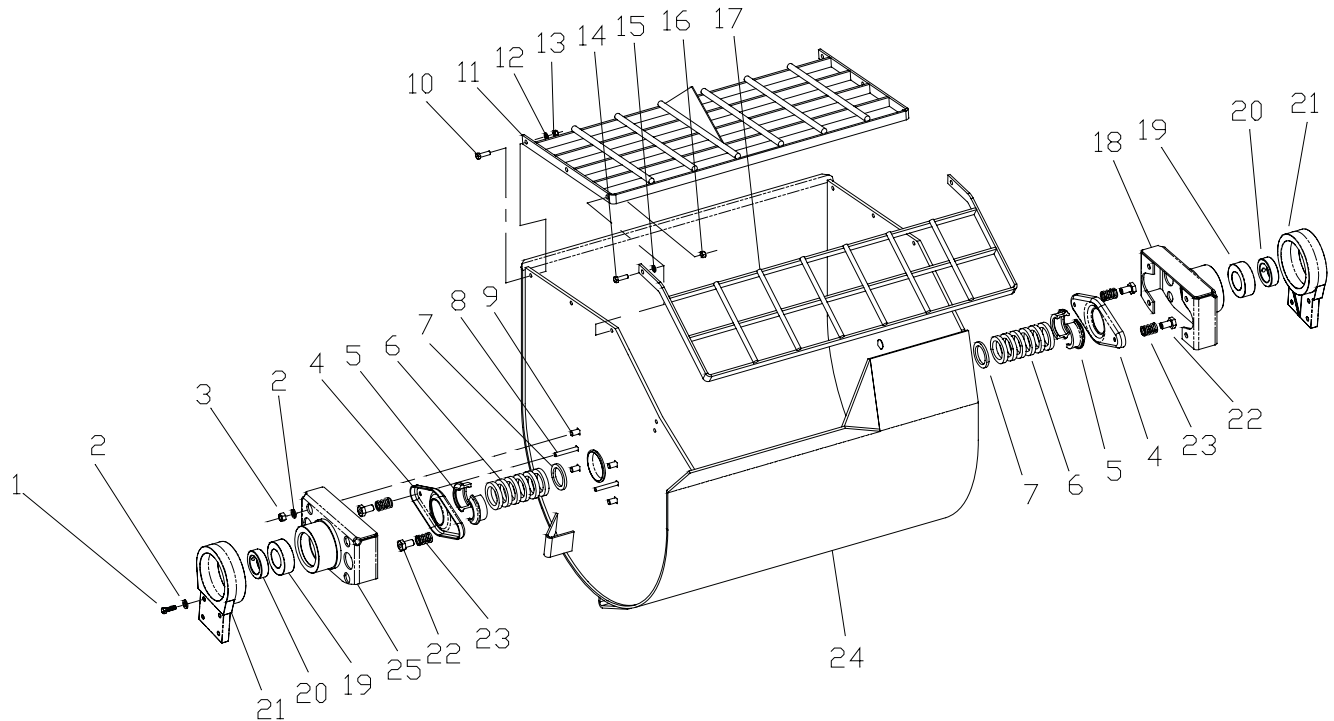

Phone: (800) 661-0304
Phone: (204) 885-5800
Fax: (204) 885-7557

World Wide Web
www.crownequip.com

DRUM ASSEMBLY

Ref	12SH	S12SH	S16SH	Description	12SH	S12SH	S16SH
1	226640	226640	226640	Bolt, HexHd, 1/2 x 1-1/4	8	8	8
2	176250	176250	176250	Washer, Spring, 1/2	8	8	8
3	128291	128291	128291	Nut, Hex 1/2, Top Lock, Gr5	8	8	8
4	496855	496855	496855	Spring Plate	2	2	2
5	465925	465925	465925	Gland, Half Packing	4	4	4
6	465920	465920	465920	Packing, Alb#176 3/8 x 3/8 x 7.25L	12	12	12
7	465915	465915	465915	Packing Seal Ring	2	2	2
8	117831	117831	117831	Bolt, Carriage, 3/8 x 3	4	4	4
9	118331	118331	118331	Bolt, Carriage 1/2 x 1.5	8	8	8
10	226220	226220	226220	Bolt, HexHd, 3/8 x 1-1/4	4	4	4
11	496490	496490	465024	Grill, Fixed	1	1	1
12	176230	176230	176230	Washer, Spring, 3/8	4	4	4
13	227830	227830	227830	Nut, Hex, 3/8	4	4	4
14	226230	226230	226230	Bolt, HexHd, 3/8 x 1-1/2	2	2	2
15	174986	174986	174986	Washer, 3/8	2	2	2
16	227814	227814	227814	Nut, Hex Lock, 3/8	2	2	2
17	496395	496395	465036	Grill, Hinged	1	1	1
18	412861	412861	412861	Trunnion (c/w cylinder mount bushing)	1	1	1
19	110452	110452	110452	Ball Bearing, 5210 - 2RS JAF	2	2	2
20	410453	410453	410453	Bearing Lock Collar, (c/w set screw)	2	2	2
21	496071	496071	496071	Pivot	2	2	2
22	496860	496860	496860	T-Nut, 3/8-16	4	4	4
23	496861	496861	496861	Spring, Packing Compr	4	4	4
24	412865	412865	412866	Drum Assembly	1	1	1
25	496850	496850	496850	Trunnion	1	1	1