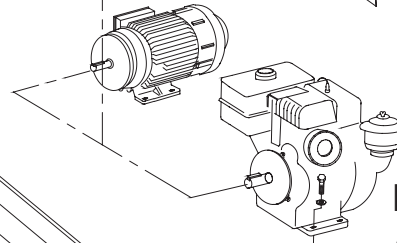

DRIVE KIT
ASSEMBLY
Page 8