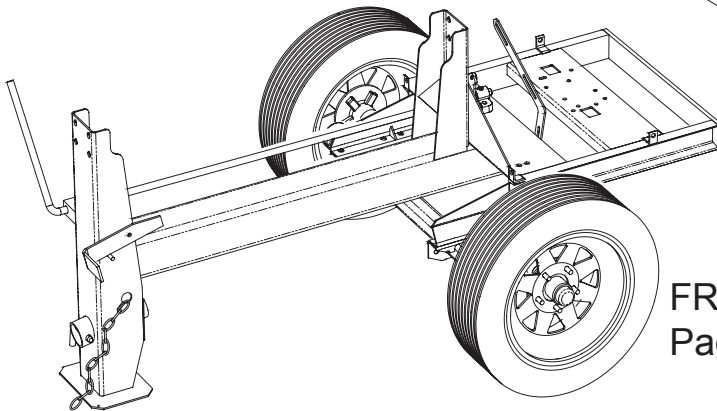

FRAME ASSEMBLY
Page 4