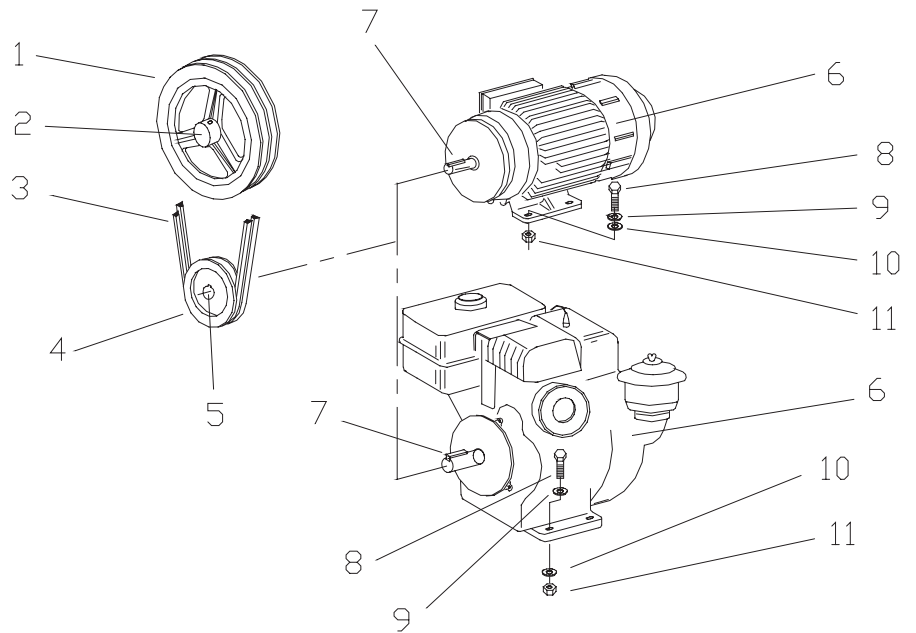

DRIVE KIT ASSEMBLY

Item	Part #	Description	Qty
9 HP GAS DRIVE ~ STANDARD			
1	459940	Pulley, 2BK 120H	1
2	176823	Pulley Bushing, Q.D. 3/4" (for 459940)	1
3	239661	Belt V 5L-460	2
4	496065	Pulley, 2BK 47H	1
5	176824	Pulley Bushing, Q.D. 1-1/8" (for 496065)	1
6	202003	Engine Honda 9HP O/A GX 270 QA6	1
7	432340	Key 1/4 x 1.625	1
8	226240	Bolt, HexHd, 3/8 x 1-3/4	4
9	174986	Washer, 3/8	4
10	176230	Washer, Spring, 3/8	4
11	227830	Nut, Hex, 3/8	4
11 HP GAS DRIVE ~ OPTIONAL			
1	459940	Pulley, 2BK 120H	1
2	176823	Pulley Bushing, Q.D. 3/4" (for 459940)	1
3	239661	Belt V 5L-460	2
4	496065	Pulley, 2BK 47H	1
5	176824	Pulley Bushing, Q.D. 1-1/8" (for 496065)	1
6	202010	Engine Honda 11HP O/A GX 340K1QA6	1
7	432340	Key 1/4 x 1.625	1
8	226240	Bolt, HexHd, 3/8 x 1-3/4	4
9	174986	Washer, 3/8	4
10	176230	Washer, Spring, 3/8	4
11	227830	Nut, Hex, 3/8	4
ELECTRIC DRIVE ~ 3HP/5HP ~ OPTIONAL			
1	459940	Pulley, 2BK 120H	1
2	176823	Pulley Bushing, Q.D. 3/4" (for 459940)	1
3	239666	Belt V 5L-500	2
4	459907	Pulley, 2BK 57H (Paddle)	A/R
4	459919	Pulley, 2BK 70H (Spiral)	A/R
5	176825	Pulley Bushing, Q.D. 1-1/8"	1
6	219840	Motor 3 HP 3/60/230-460 V	A/R
6	219989	Motor 5 HP 3/60/230 V	A/R
7	432340	Key 1/4 x 1.625	1
8	226240	Bolt, HexHd, 3/8 x 1-3/4	4
9	174986	Washer, 3/8	4
10	176230	Washer, Spring, 3/8	4
11	227830	Nut, Hex, 3/8	4