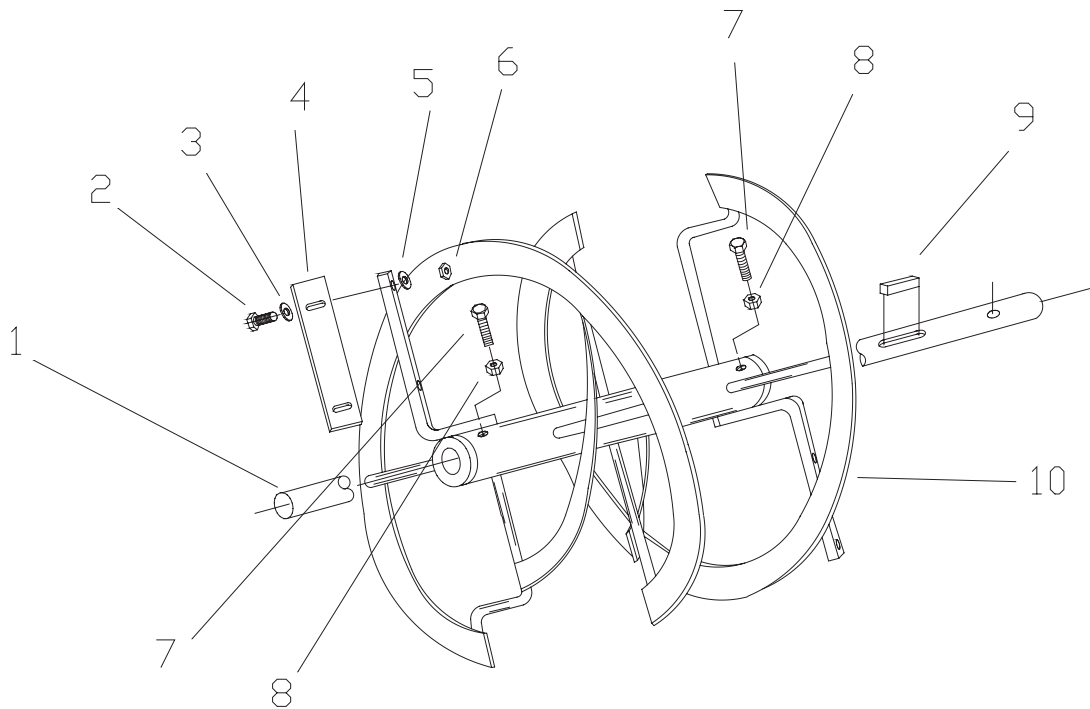

Item	Part #	Description	Qty
31	248275	Washer, Fender, 3/8	1
32	227814	Nut, Hex, Lock, 3/8	2
33	226272	Bolt, HexHd, 3/8 x 3	1
34	609686	Safety Chain	1
35	464938	Drawbar, Pintel	1
35	464940	Drawbar, Ball (Optional)	1
36	496088	Lock Pin	1
37	134955	Hitch Pin Clip	1
38	496248	Latch Plate	1
39	226640	Bolt, HexHd, 1/2 x 1-1/4	8
40	176250	Washer, Spring, 1/2	8

SPIRAL ASSEMBLY

Item	Part #	Description	Qty
1	496763	Shaft	1
2	226000	Bolt, HexHd, 5/16 x 1-1/2	4
3	174990	Washer, 5/16	4
4	496242	Scraper	2
5	176220	Washer, Spring, 5/16	4
6	227820	Nut, Hex, 5/16	4
7	226650	Bolt, HexHd, 1/2 x 1-1/2	2
8	227854	Nut, Hex, 1/2	2
9	432189	Key 1/2 x 2-1/4	1
10	464937	Spiral Weldment	1