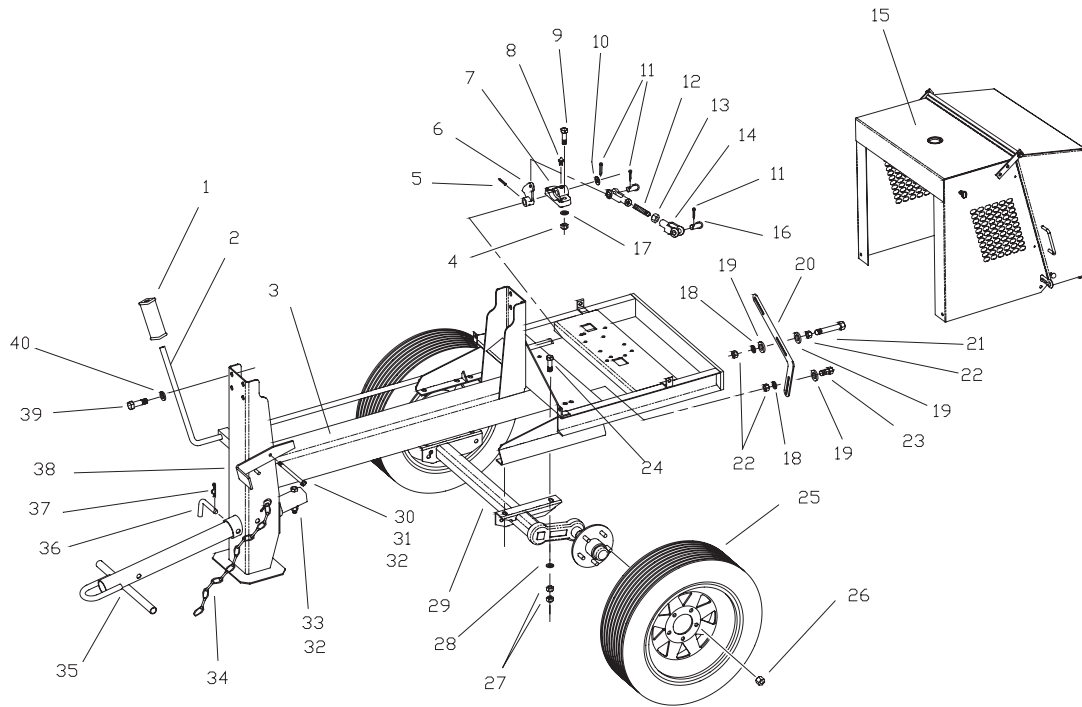

FRAME ASSEMBLY

Item	Part #	Description	Qty
1	139350	Hand Grip	1
2	496079	Lever	1
3	465140	Frame	1
4	227830	Nut, Hex, 3/8	2
5	135280	Pin, Spring, 1/4 x 1-1/4	1
6	496049	Lever Arm	1
7	496048	Lever Bracket	1
8	110680	Grease Fitting Straight 1/8NPT	1
9	226220	Bolt, HexHd, 3/8 x 1-1/4	2
10	174996	Washer, 3/4	1
11	135790	Cotter Pin, 1/8 x 1	3
12	497203	Connecting Rod, 1/2UNF x 6"	1
13	128434	Nut, Hex, 1/2UNF	1
14	119229	Yoke End, 1/2 - 24 UNF	2
15	464625	Hood Assembly	1
16	134990	Clevis Pin. 3/8 x 1-3/32	2
17	176230	Washer, Spring, 3/8	2
18	176220	Washer, Spring, 5/16	2
19	174986	Washer, 3/8	5
20	464933	Belt Guide	1
21	119880	Bolt, HexHd, 5/16 x 3-1/2	2
22	227820	Nut, Hex, 5/16	6
23	225980	Bolt, HexHd, 5/16 x 1	2
24	118331	Bolt, Carriage, 1/2 x 1-1/2	4
25	431081	Wheel & Tire Assy, 5.5 x 13	2
26	201696	Lug Nut, 1/2-20 UNF	10
27	227854	Nut, Hex, 1/2	8
28	174470	Washer, 1/2	4
29	431090	Axle Assembly - Incl Hub	1
30	226300	Bolt, HexHd, 3/8 x 6-1/2	1