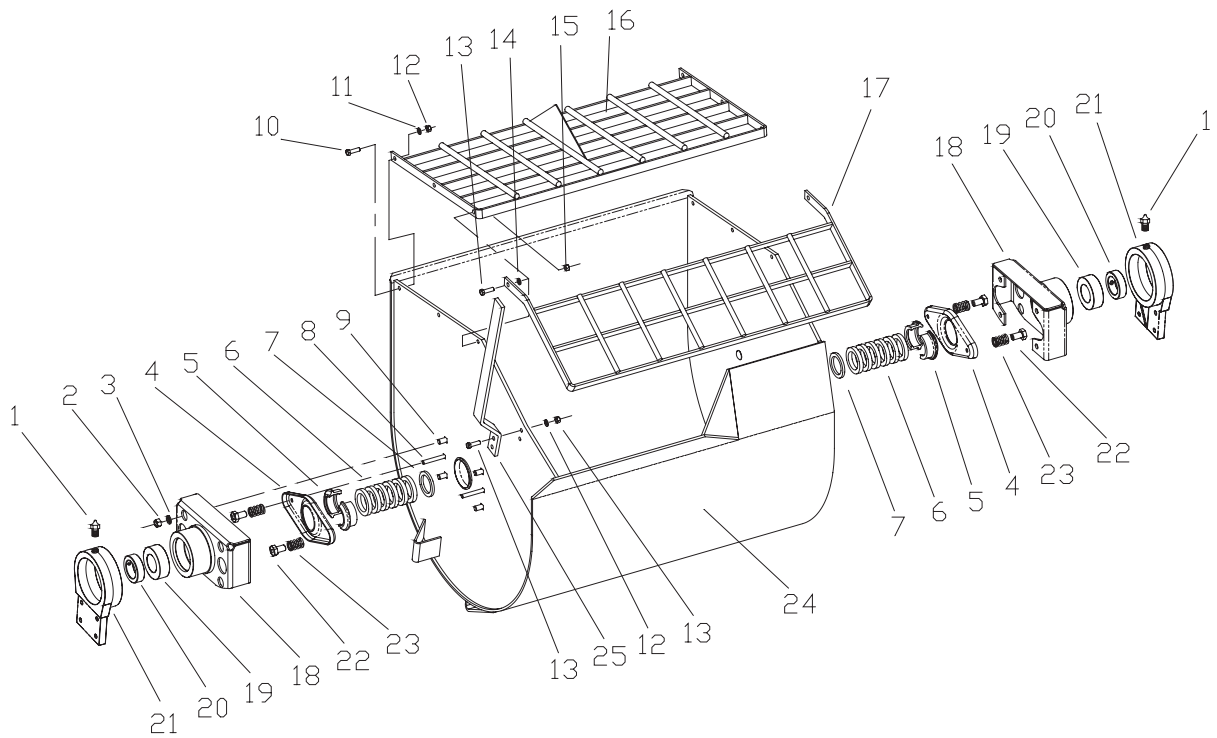

# DRUM ASSEMBLY

Item	Part #	Description	Qty
1	110680	Grease Fitting, Straight 1/8NPT	2
2	128291	Nut, Hex, 1/2, Top Lock Gr5	8
3	176250	Washer, Spring, 1/2	8
4	496855	Spring Plate	2
5	465925	Packing Gland Half	4
6	465920	Packing	12
7	465915	Packing Seal Ring	2
8	117831	Bolt, Carriage 3/8 x 3	4
9	118331	Bolt, Carriage 1/2 x 1-1/2	8
10	226220	Bolt, HexHd, 3/8 x 1-1/4	4
11	176230	Washer, Spring, 3/8	6
12	227830	Nut, Hex, 3/8	6
13	226230	Bolt, HexHd, 3/8 x 1-1/2	4
14	174986	Washer, 3/8	2
15	227814	Nut, Hex, Lock, 3/8	2
16	496490	Fixed Grill	1
17	496395	Hinged Grill	1
18	496850	Stuffing Box	2
19	110452	Ball Bearing	2
20	410453	Bearing Locking Collar	2
21	496071	Pivot	2
22	496860	T-Nut	4
23	496861	Packing Compression Spring	4
24	496852	Drum	1
25	496224	Dump Lever	1

Item	Part #	Description	Qty
31	248275	Washer, Fender, 3/8	1
32	227814	Nut, Hex, Lock, 3/8	2
33	226272	Bolt, HexHd, 3/8 x 3	1
34	609686	Safety Chain	1
35	464938	Drawbar, Pintel	1
35	464940	Drawbar, Ball (Optional)	1
36	496088	Lock Pin	1
37	134955	Hitch Pin Clip	1
38	496248	Latch Plate	1
39	226640	Bolt, HexHd, 1/2 x 1-1/4	8
40	176250	Washer, Spring, 1/2	8