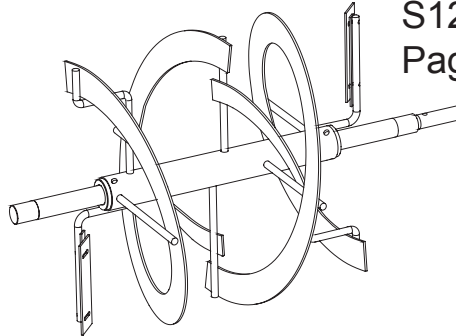

GEAR BOX ASSEMBLY
Page 7

SPIRAL ASSEMBLY
S12S
Page 5