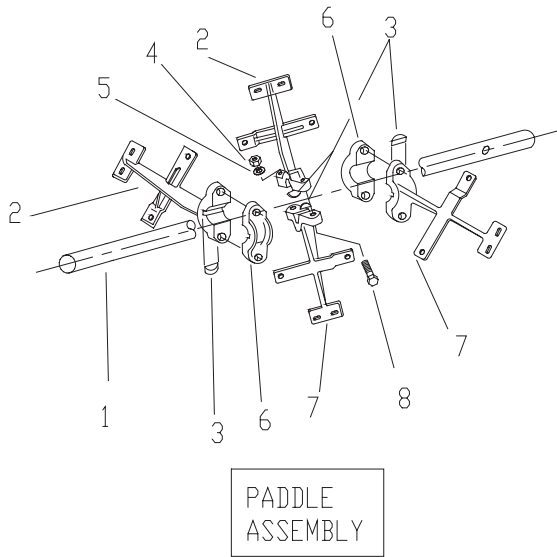

PADDLE ASSEMBLY

Item	Part #	Description	Qty
1	496762	Shaft	1
2	096125	Paddle LH	2
3	176811	Woodruff Key (#1212) 3/8 x 1-1/2	4
4	227854	Nut, Hex 1/2UNC	6
5	176250	Washer, Spring 1/2	6
6	096126	Paddle Cap	2
7	096124	Paddle RH	2
8	226701	Bolt, HexHd, 1/2 x 2-3/4	6
	609804	RUBBER BLADE KIT ~ STANDARD	
10	496097	Blade, Top	8
11	190973	Wiper, Top	4
12	226220	Bolt, HexHd, 3/8 x 1-1/4	6
13	226210	Bolt, HexHd, 3/8 x 1	6
14	496098	Blade, Side	2
15	190974	Wiper, Side	2
16	496099	Blade, Side	2
17	174986	Washer, 3/8	20
18	227830	Nut, Hex 3/8	20
19	226230	Bolt, HexHd, 3/8 x 1-1/2	8
	609814	STEEL BLADE KIT ~ OPTIONAL	
10	496075	Blade, Top	4
12	226210	Bolt, HexHd, 3/8 x 1	2
14	496076	Blade, Side	2
17	174986	Washer, 3/8	12
18	227830	Nut, Hex 3/8	12
19	226220	Bolt, HexHd, 3/8 x 1-1/4	10