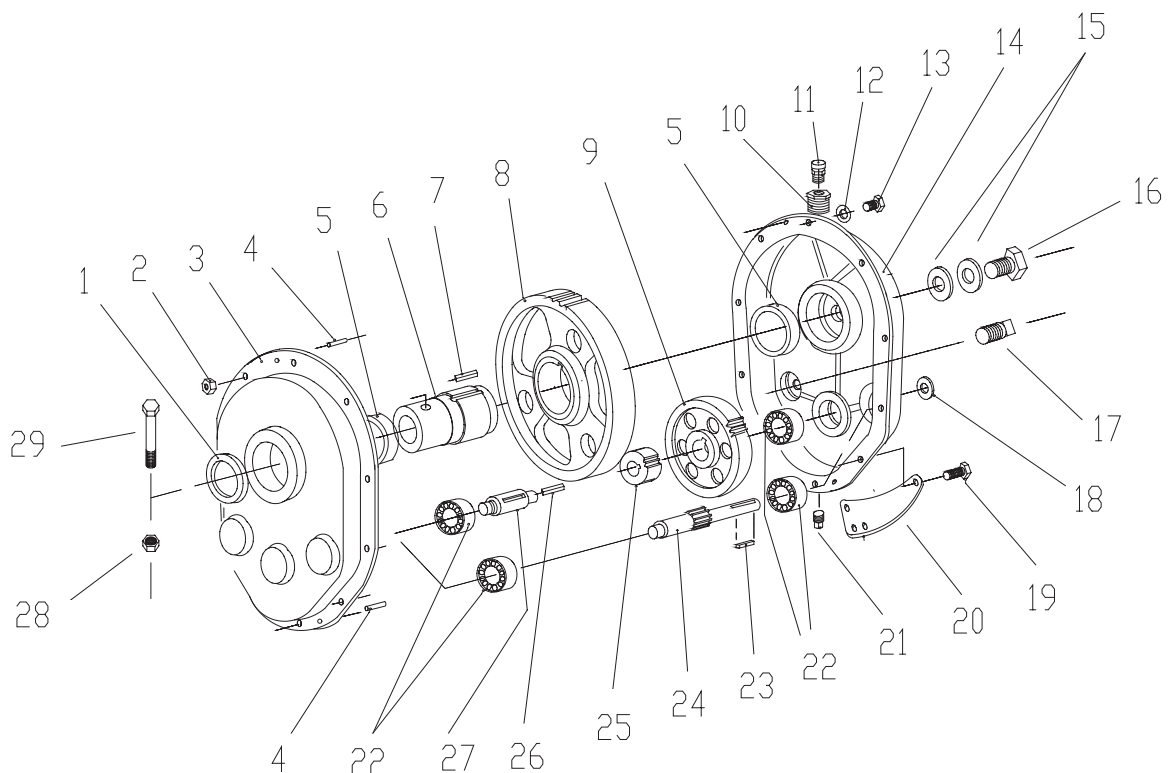

GEAR BOX ASSEMBLY ~ 496645

Ref	Part #	Description	Qty
1	199491	Oil Seal, C/R 24897	1
2	227820	Nut, Hex, 5/16	10
3	496320	Case, Front Half	1
4	135470	Spring Pin, 1/4 x 5/8	2
5	110105	Ball Bearing, 6013-2RS	2
6	496642	Sleeve	1
7	432150	Key 3/8 x 1-3/8	1
8	496641	Gear, 60T, 6DP, (10" dia)	1
9	496322	Gear, 60T, 10 DP (6" dia)	1
10	187411	Bushing, Reducer 3/8 x 1/8 NPT	1
11	110550	Breather	1
12	176220	Washer, Spring 5/16	10
13	225980	Bolt, HexHd, 5/16 x 1	8
14	496640	Case, Rear Half	1
15	174996	Washer, 3/4	1
16	227236	Bolt, HexHd, 3/4 x 1	1
17	185630	Plug, Pipe 3/8 NPT	1
18	199380	Oil Seal, C/R 7440	1
19	225990	Bolt, HexHd, 5/16 x 1-1/4	2
20	496045	Link, Lever	1
21	185632	Pipe Plug, Magnetic 3/8 NPT	1
22	110410	Ball Bearing, 6204	4
23	432050	Key 3/16 x 1-5/8	1
24	496324	Pinion/Shaft, 12T, 10DP	1
25	496333	Pinion, 12T, 6DP (2" dia)	1
26	432290	Key 1/4 x 2-1/2	1
27	496131	Shaft, Pinion	1
28	128291	Nut, Hex, Lock, 1/2	3
29	496643	Bolt, HexHd, Shear, 1/2 x 3.35	3