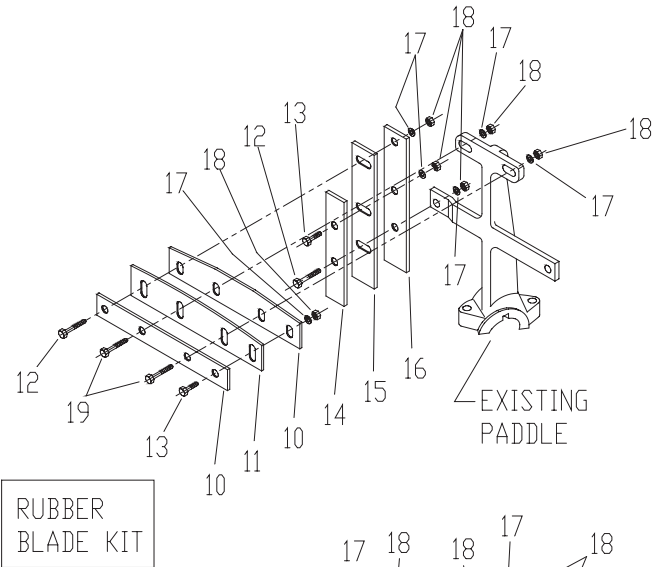

PADDLE ASSEMBLY

Item	Part #	Description	Qty
1	496762	Shaft	1
2	096125	Paddle LH	2
3	176811	Woodruff Key (#1212) 3/8 x 1-1/2	4
4	227854	Nut, Hex 1/2UNC	6
5	176250	Washer, Spring 1/2	6
6	096126	Paddle Cap	2
7	096124	Paddle RH	2
8	226701	Bolt, HexHd, 1/2 x 2-3/4	6
	609804	RUBBER BLADE KIT ~ STANDARD	
10	496097	Blade, Top	8
11	190973	Wiper, Top	4
12	226220	Bolt, HexHd, 3/8 x 1-1/4	6
13	226210	Bolt, HexHd, 3/8 x 1	6
14	496098	Blade, Side	2
15	190974	Wiper, Side	2
16	496099	Blade, Side	2
17	174986	Washer, 3/8	20
18	227830	Nut, Hex 3/8	20
19	226230	Bolt, HexHd, 3/8 x 1-1/2	8
	609814	STEEL BLADE KIT ~ OPTIONAL	
10	496075	Blade, Top	4
12	226210	Bolt, HexHd, 3/8 x 1	2
14	496076	Blade, Side	2
17	174986	Washer, 3/8	12
18	227830	Nut, Hex 3/8	12
19	226220	Bolt, HexHd, 3/8 x 1-1/4	10