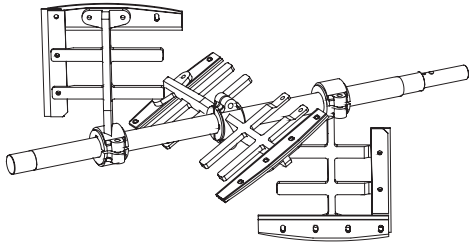

MORTAR MIXER

12S - S12S

PADDLE ASSEMBLY
12S
Page 6