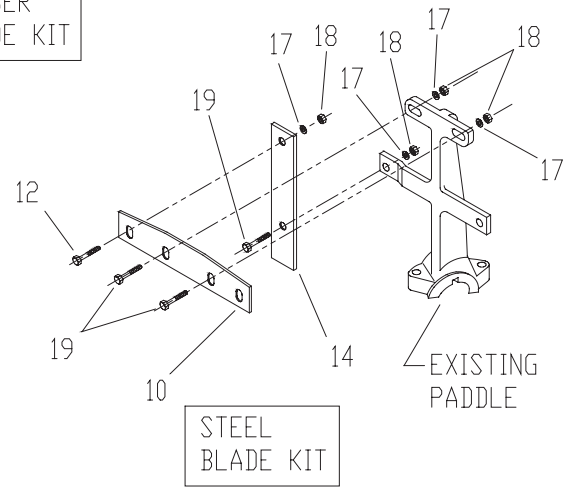

PADDLE ASSEMBLY

Item	Part #	Description	Qty
1	496762	Shaft	1
2	096125	Paddle LH	2
3	176811	Woodruff Key (#1212) 3/8 x 1-1/2	4
4	227854	Nut, Hex 1/2UNC	6
5	176250	Washer, Spring 1/2	6
6	096126	Paddle Cap	2
7	096124	Paddle RH	2
8	226701	Bolt, HexHd, 1/2 x 2-3/4	6
	609804	RUBBER BLADE KIT ~ STANDARD	
10	496097	Blade, Top	8
11	190973	Wiper, Top	4
12	226220	Bolt, HexHd, 3/8 x 1-1/4	6
13	226210	Bolt, HexHd, 3/8 x 1	6
14	496098	Blade, Side	2
15	190974	Wiper, Side	2
16	496099	Blade, Side	2
17	174986	Washer, 3/8	20
18	227830	Nut, Hex 3/8	20
19	226230	Bolt, HexHd, 3/8 x 1-1/2	8
	609814	STEEL BLADE KIT ~ OPTIONAL	
10	496075	Blade, Top	4
12	226210	Bolt, HexHd, 3/8 x 1	2
14	496076	Blade, Side	2
17	174986	Washer, 3/8	12
18	227830	Nut, Hex 3/8	12
19	226220	Bolt, HexHd, 3/8 x 1-1/4	10